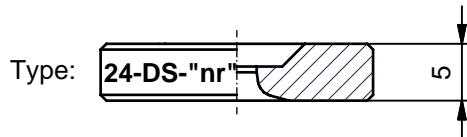

Type:

24-D-"nr"

w.st.nr.: 1.2379 TiN coated

Type:

24-DS-"nr"

w.st.nr.: 1.2842 hardened 58 Rc

Type:

24-L-"nr"

w.st.nr.: 1.2842 hardened 58 Rc

Type:

24-M-"nr"

w.st.nr.: 1.2842 hardened 58 Rc

Type:

24-E-"nr"

w.st.nr.: 1.2842 hardened 58 Rc

nr
0.8
0.9
1.0
1.2
1.4
1.6
1.8
2.0
2.25
2.5
2.75
3.0
3.25
3.5
3.75
4.0
4.25
4.5
4.75
5.0
5.5
6.0
6.5
7.0
7.5