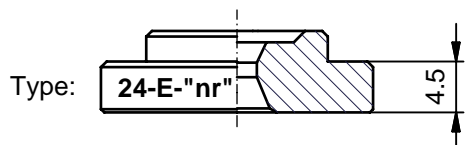

Type:

24-D-"nr"

w.st.nr.: 1.2379 TiN coated

Type:

24-DS-"nr"

w.st.nr.: 1.2842 hardened 58 Rc

Type:

24-L-"nr"

w.st.nr.: 1.2842 hardened 58 Rc

Type:

24-M-"nr"

w.st.nr.: 1.2842 hardened 58 Rc

Type:

24-E-"nr"

w.st.nr.: 1.2842 hardened 58 Rc

nr
0.8
0.9
1.0
1.2
1.4
1.6
1.8
2.0
2.25
2.5
2.75
3.0
3.25
3.5
3.75
4.0
4.25
4.5
4.75
5.0
5.5
6.0
6.5
7.0
7.5