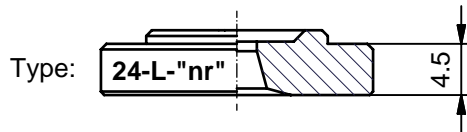

Type:

24-D-"nr"

w.st.nr.: 1.2379 TiN coated

Type:

24-DS-"nr"

w.st.nr.: 1.2842 hardened 58 Rc

Type:

24-L-"nr"

w.st.nr.: 1.2842 hardened 58 Rc

Type:

24-M-"nr"

w.st.nr.: 1.2842 hardened 58 Rc

Type:

24-E-"nr"

w.st.nr.: 1.2842 hardened 58 Rc

nr
0.8
0.9
1.0
1.2
1.4
1.6
1.8
2.0
2.25
2.5
2.75
3.0
3.25
3.5
3.75
4.0
4.25
4.5
4.75
5.0
5.5
6.0
6.5
7.0
7.5