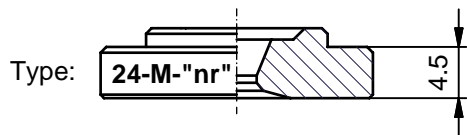

Type:

24-D-"nr"

w.st.nr.: 1.2379 TiN coated

Type:

24-DS-"nr"

w.st.nr.: 1.2842 hardened 58 Rc

Type:

24-L-"nr"

w.st.nr.: 1.2842 hardened 58 Rc

Type:

24-M-"nr"

w.st.nr.: 1.2842 hardened 58 Rc

Type:

24-E-"nr"

w.st.nr.: 1.2842 hardened 58 Rc

nr
0.8
0.9
1.0
1.2
1.4
1.6
1.8
2.0
2.25
2.5
2.75
3.0
3.25
3.5
3.75
4.0
4.25
4.5
4.75
5.0
5.5
6.0
6.5
7.0
7.5