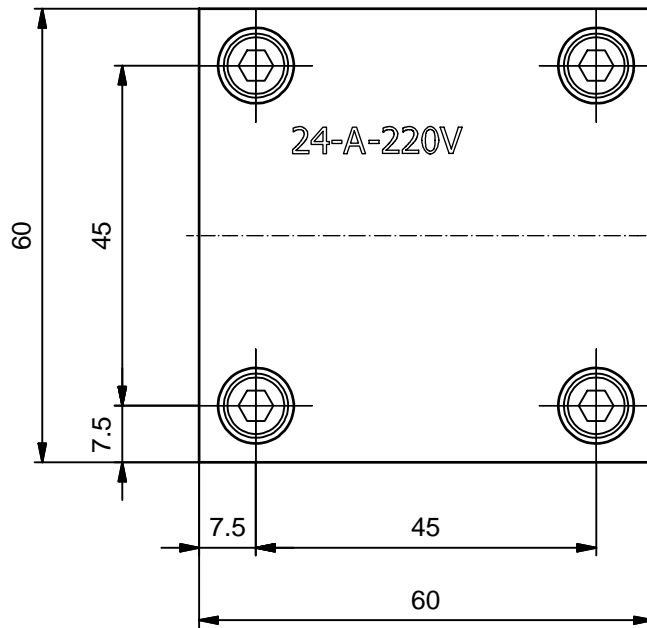

Heating plate EB 24-A
220V - 75W

24-PF3C-4G-E

25-05-05

Connections:

- N (blue)
- L (brown)
- Ground (yellow/green)

Length 350 mm,
300 mm Fiberglass insulated