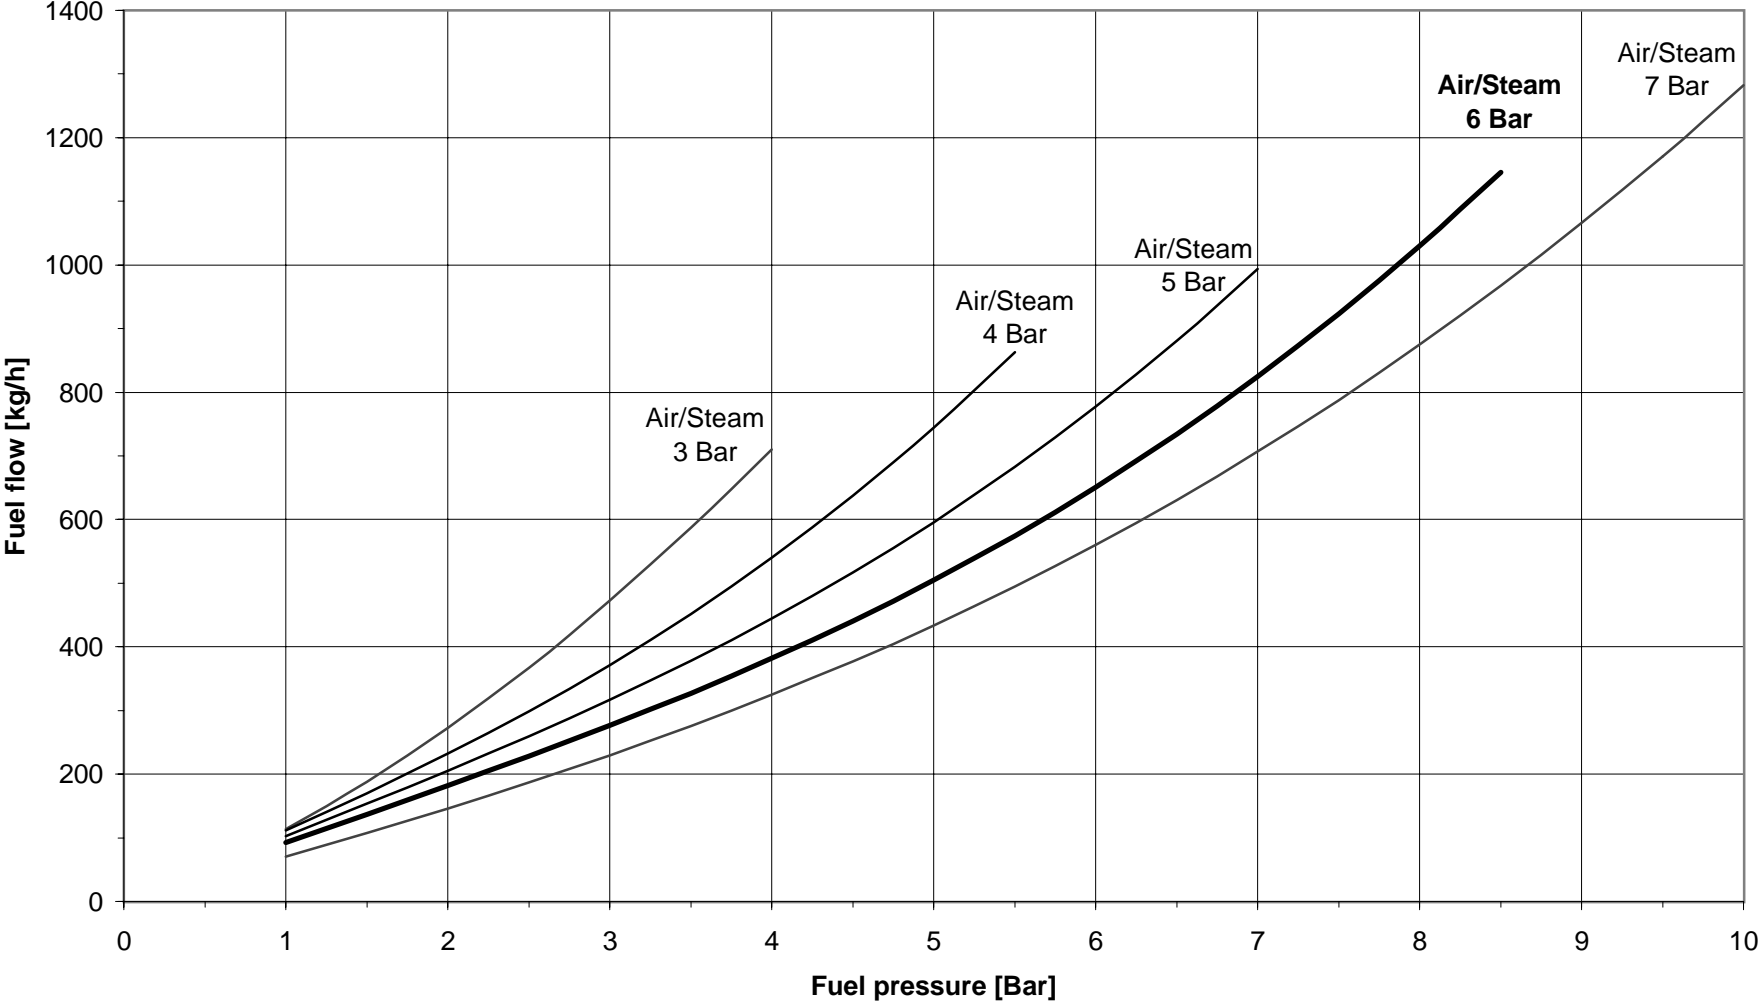

Atomizer 24-Y-A°-5-6 with reverse disc