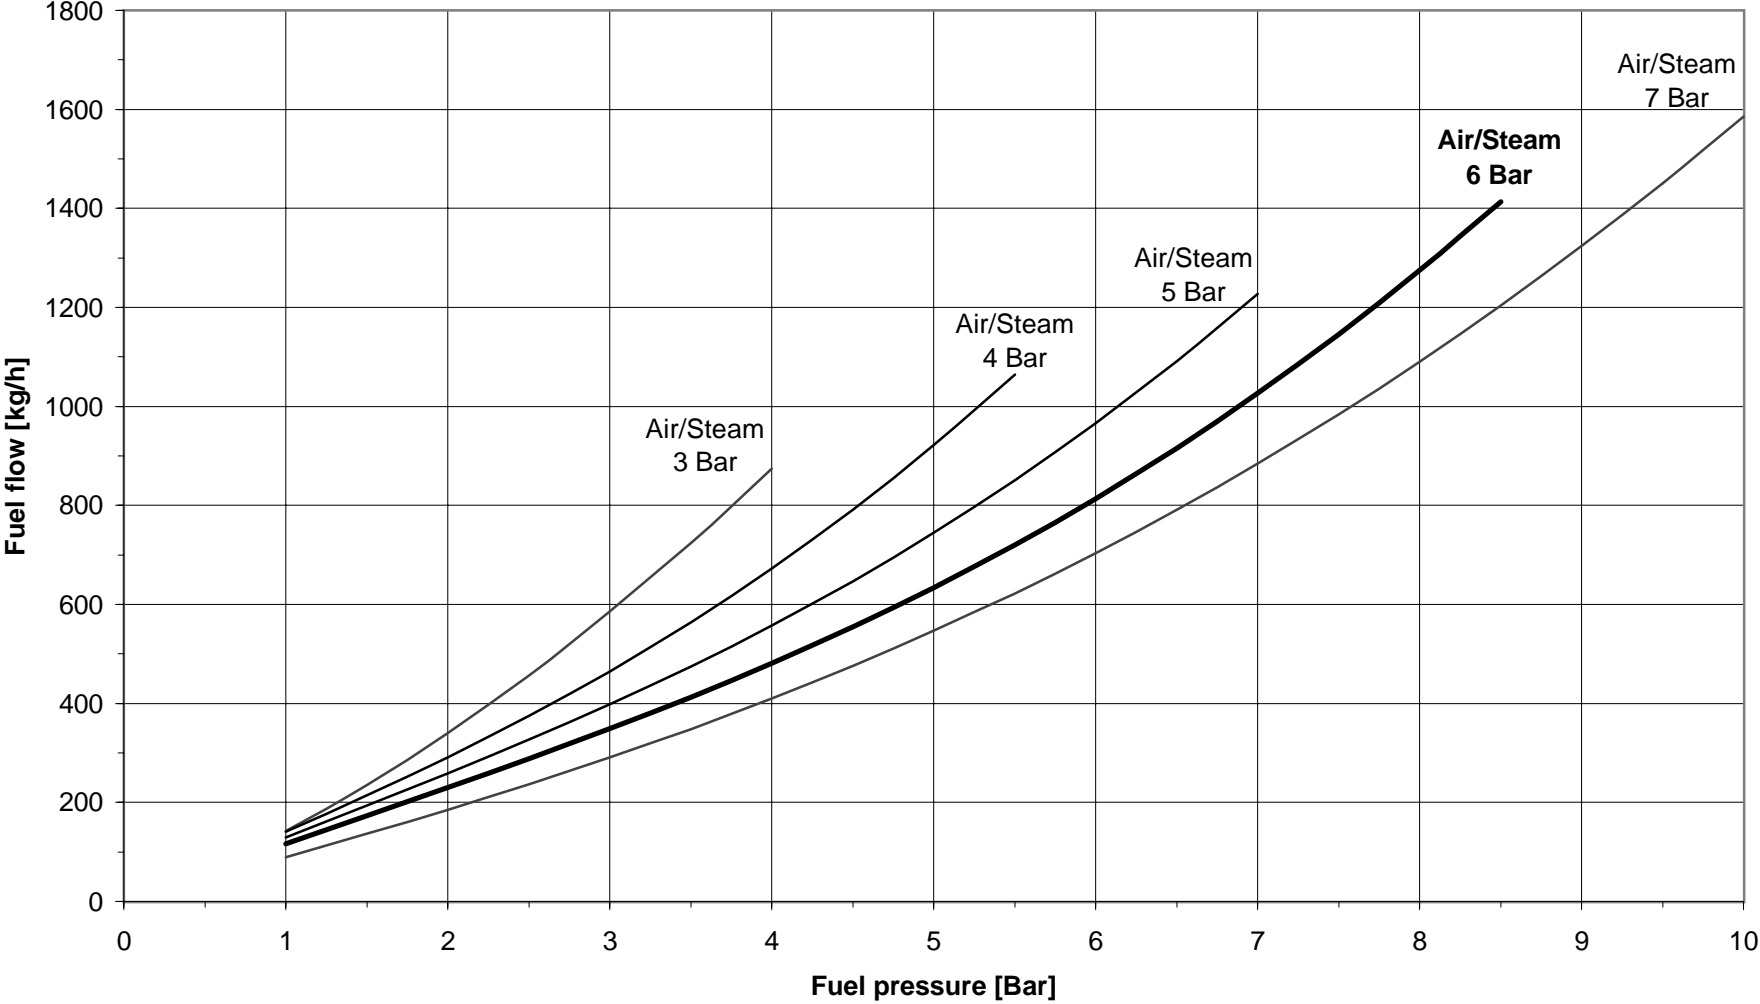

Atomizer 24-Y-A°-8-6 with reverse disc