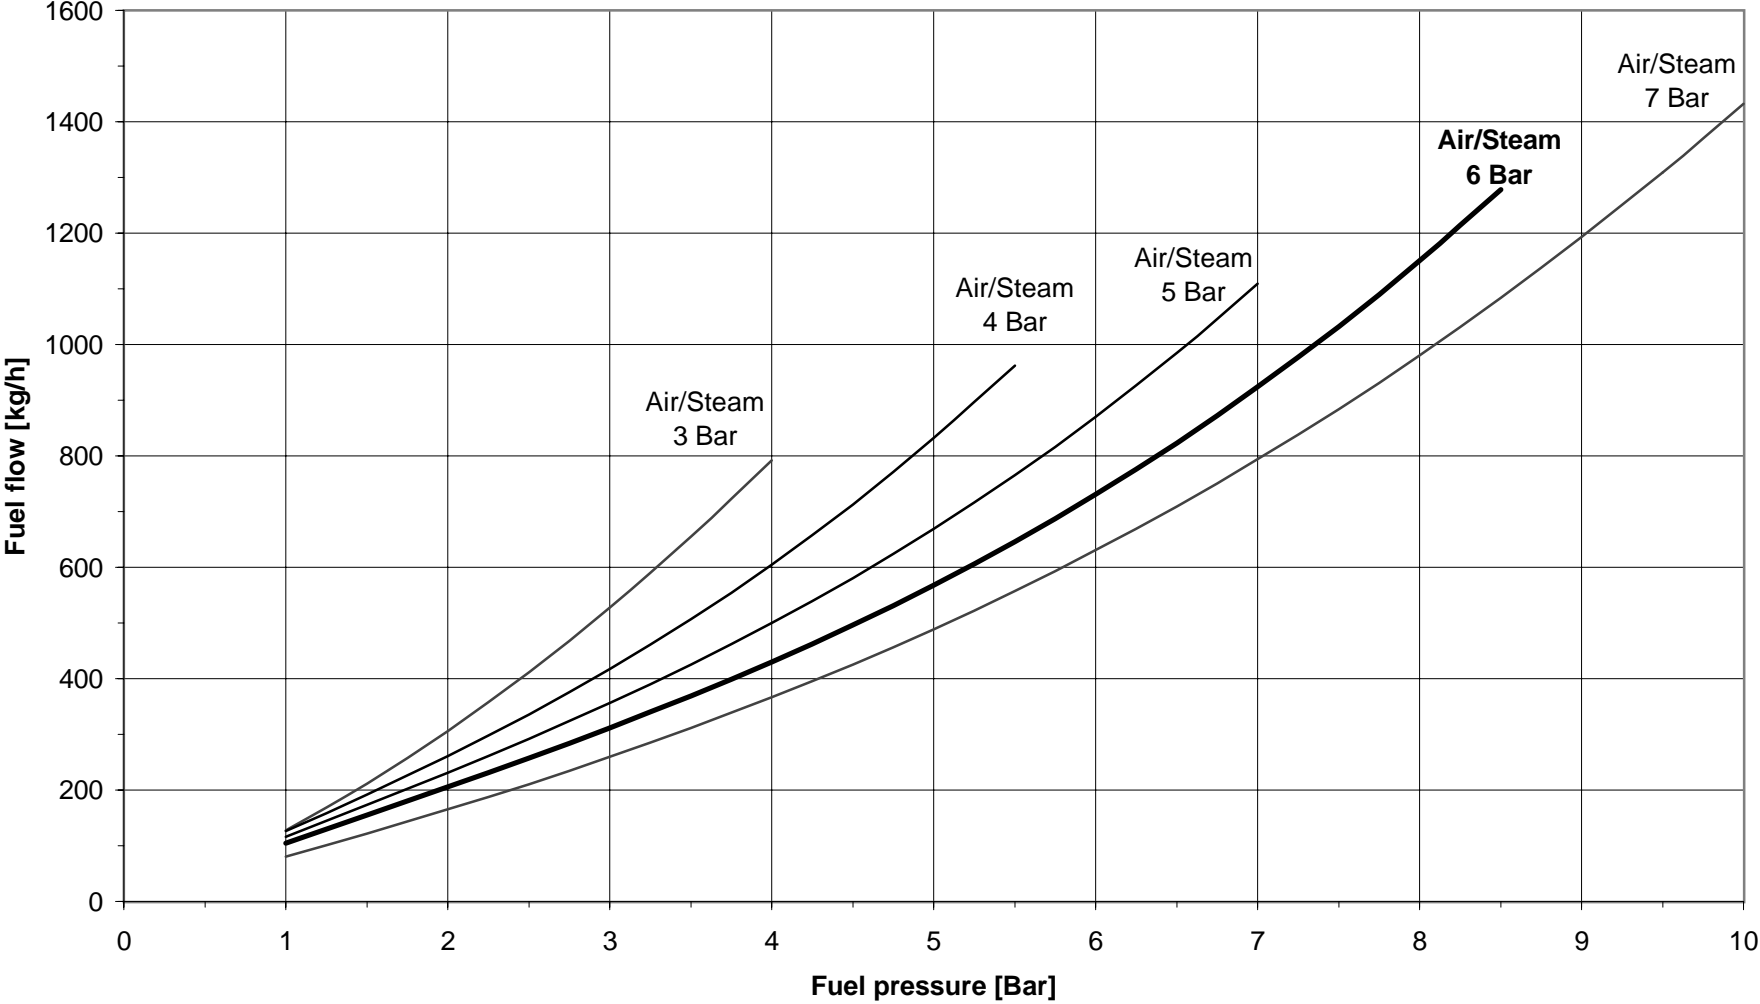

Atomizer 24-Y-A°-6-6 with reverse disc