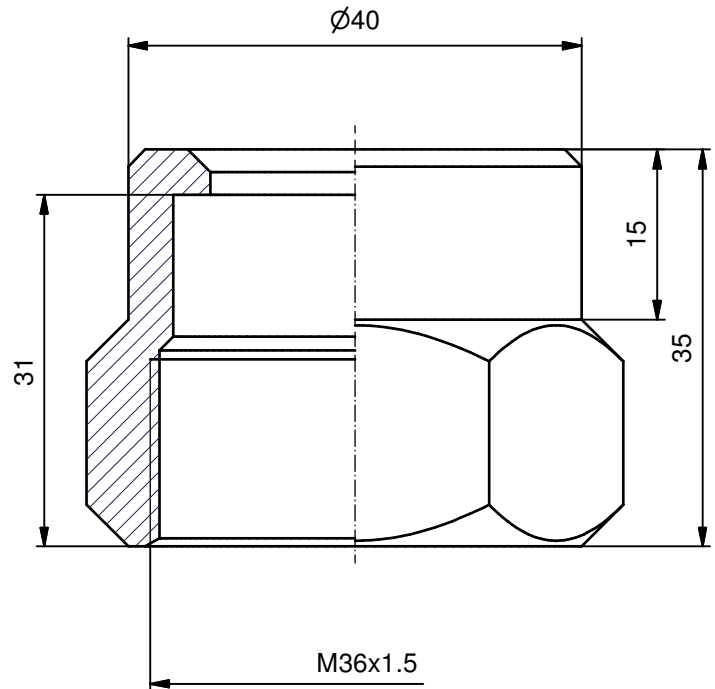

Capnut 32/32-S

W.st.nr.: 1.0715
Chemical black

Capnut 32-SH

W.st.nr.: 1.4841

Capnut 32-SHK

W.st.nr.: 1.4841
Kolsterised

(1:1)