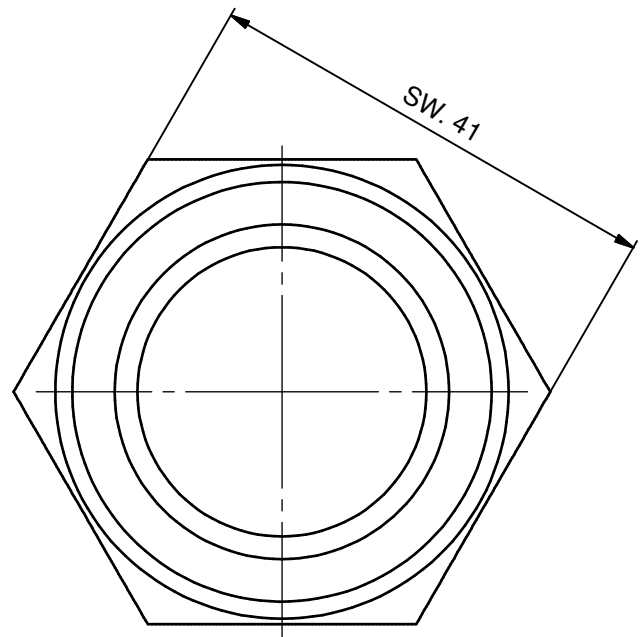

Capnut 32/32-S

W.st.nr.: 1.0715
Chemical black

Capnut 32-SH

W.st.nr.: 1.4841

Capnut 32-SHK

W.st.nr.: 1.4841
Kolsterised

(1:1)