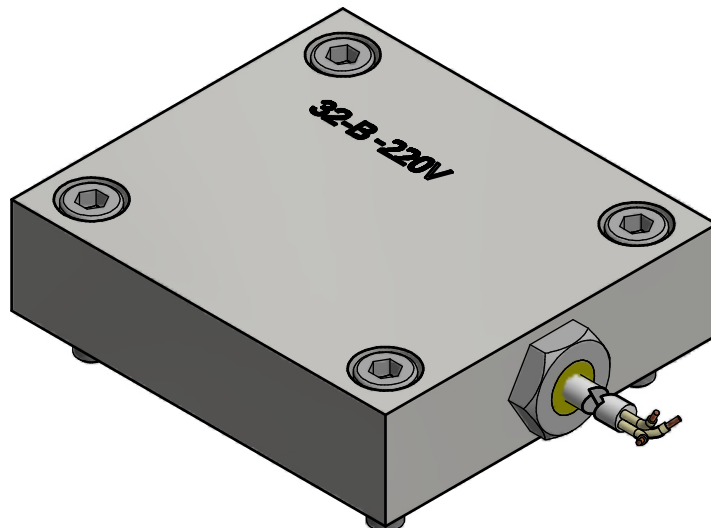

Connections:

- N (blue)
- L (brown)
- Ground (yellow/green)

Length 350 mm,  
300 mm Fiberglass insulated

Heating plate EB  
EB 32-B  
220V

32-PF3D-4G-E

09-06-20

Burner lance	Regulator
32-L-"L"	
32-HA-APR-D-"L"- "D"	
32-HA-APR-C-"L"- "D"	
32-EHR-N-"L"- "D"- "d"	
32-H-BMS-"L"- "d"	
32-H-BMS-"L"- "d"- H	
32-H-"L"- "d"	
32-H-"L"- "d"- H	
32-H-"L"- "d"-57-R	
32-H-"L"- 5T	
32-H-CT-"L"- "d"	
32-EH-BMS-"L"- "d"	
32-EH-"L"- "d"	
32-EH-"L"- "d"-55	
32-EH-"L"- "d"-H	
32-EH-"L"-5T	
32-EH-"L"-5T-R	
32-EH-"L"- "d"-R	
32-EH-"L"- "d"-N	
32-EH-"L"- "d"-N-R	
32-EH-CT-"L"	
32-HA-HRA-D-"L"- "D"- "d"	
32-HA-HRA-D-"L"- "D"- "d"-R	
32-HA-D-"L"- "d"	
32-HA-D-"L"-5T	
32-HA-DN-"L"- "d"-H	
32-HA-D-"L"- "d"-H-R	
32-HA-D-"L"- "d"-H42V-R	
32-HA-D-"L"- "d"-R	
32-HAL-D-"L"- "d"	
32-HA SA-E-"L"	
32-HA SA-E-"L" K1050	
32-HA SA-E-"L"-R	
32-HA SA-E-"L"-14301	
32-HA-SA-E-"L"-14404-K1050	
32-HA SA-E-"L"-N	
32-HA SA-E-"L"-N-R	
32-HA SA-E-"L"-N-RR	
32-HA SA-E-"L"-H-N-R	
32-HA-SAL-E-"L"	
32-HA-SAL-E-"L" K1050	
32-HA-SAL-E-"L"-14301 K1050	
32-HA-D-BMS-"L"- "d"	
32-HM-BMS-"L"- "D"	
32-S-"L" Air	
32-S-"L" Steam	
32-SB-"L" Air	
32-HA-SAC-D-"L"	
32-HA-SAC-D-"L"-60-S	