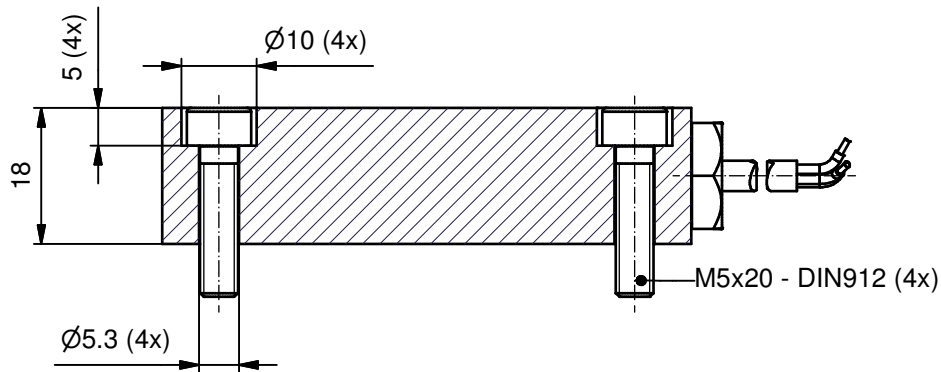

Connections:

- N (blue)
- L (brown)
- Ground (yellow/green)

Length 350 mm,  
300 mm Fiberglass insulated

Heating plate EB  
EB 32-B  
220V

32-PF3D-4G-E

09-06-20

Burner lance	Regulator
32-L-"L"	
32-HA-APR-D-"L"- "D"	
32-HA-APR-C-"L"- "D"	
32-EHR-N-"L"- "D"- "d"	
32-H-BMS-"L"- "d"	
32-H-BMS-"L"- "d"- H	
32-H-"L"- "d"	
32-H-"L"- "d"- H	
32-H-"L"- "d"-57-R	
32-H-"L"- 5T	
32-H-CT-"L"- "d"	
32-EH-BMS-"L"- "d"	
32-EH-"L"- "d"	
32-EH-"L"- "d"-55	
32-EH-"L"- "d"-H	
32-EH-"L"-5T	
32-EH-"L"-5T-R	
32-EH-"L"- "d"-R	
32-EH-"L"- "d"-N	
32-EH-"L"- "d"-N-R	
32-EH-CT-"L"	
32-HA-HRA-D-"L"- "D"- "d"	
32-HA-HRA-D-"L"- "D"- "d"-R	
32-HA-D-"L"- "d"	
32-HA-D-"L"-5T	
32-HA-DN-"L"- "d"-H	
32-HA-D-"L"- "d"-H-R	
32-HA-D-"L"- "d"-H42V-R	
32-HA-D-"L"- "d"-R	
32-HAL-D-"L"- "d"	
32-HA SA-E-"L"	
32-HA SA-E-"L" K1050	
32-HA SA-E-"L"-R	
32-HA SA-E-"L"-14301	
32-HA-SA-E-"L"-14404-K1050	
32-HA SA-E-"L"-N	
32-HA SA-E-"L"-N-R	
32-HA SA-E-"L"-N-RR	
32-HA SA-E-"L"-H-N-R	
32-HA-SAL-E-"L"	
32-HA-SAL-E-"L" K1050	
32-HA-SAL-E-"L"-14301 K1050	
32-HA-D-BMS-"L"- "d"	
32-HM-BMS-"L"- "D"	
32-S-"L" Air	
32-S-"L" Steam	
32-SB-"L" Air	
32-HA-SAC-D-"L"	
32-HA-SAC-D-"L"-60-S	