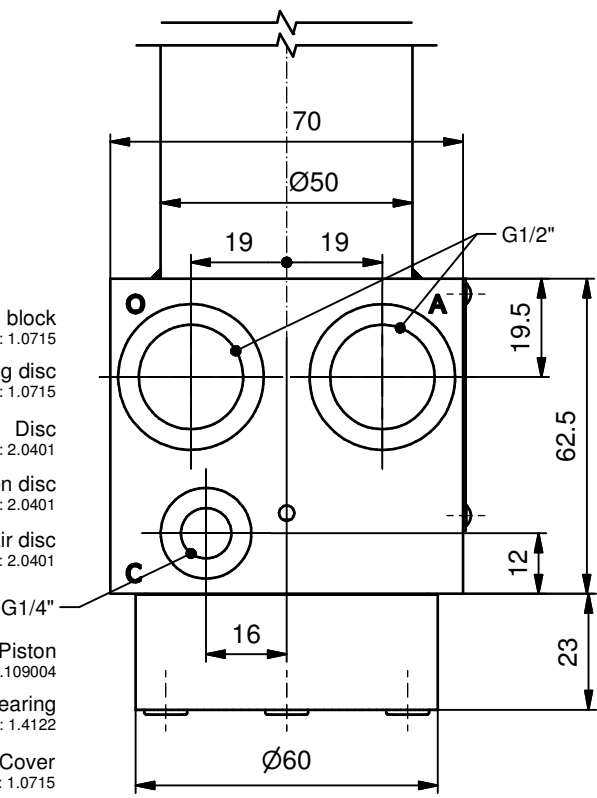

Rod  
w.st.nr.: 1.2210

Tube 22x1  
w.st.nr.: 1.0308

Tube 50x3  
w.st.nr.: 1.0308

O-Ring 6.02x2.62  
viton

O-Ring 18.72x2.62  
viton

O-Ring 18.72x2.62  
viton

O-Ring 6.02x2.62  
viton

O-Ring 25.12x1.78  
viton

O-Ring 33.00x2.62  
viton

SW. 41

122

"L"

70

34

(1 : 4)

Connection block  
w.st.nr.: 1.0715

Spring disc  
w.st.nr.: 1.0715

Disc  
w.st.nr.: 2.0401

Between disc  
w.st.nr.: 2.0401

Air disc  
w.st.nr.: 2.0401

Piston  
w.st.nr.: 2.109004

Bearing  
w.st.nr.: 1.4122

Cover  
w.st.nr.: 1.0715