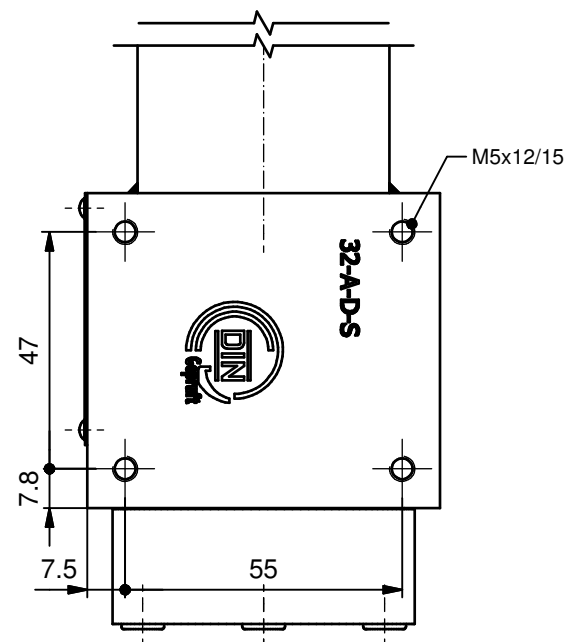

Capnut  
w.st.nr.: 1.0715

Adaptor  
w.st.nr.: 1.4122

Triangle  
w.st.nr.: 1.0715

Needle  
w.st.nr.: 1.2210

Triangle  
w.st.nr.: 1.0715  
only for lances  
from 800mm

Stop  
w.st.nr.: 1.2210

Spring  
w.st.nr.: 1.4568

Rod  
w.st.nr.: 1.2210

Tube 22x1  
w.st.nr.: 1.0308

Tube 50x3  
w.st.nr.: 1.0308

O-Ring 6.02x2.62  
viton

O-Ring 18.72x2.62  
viton

O-Ring 18.72x2.62  
viton

O-Ring 6.02x2.62  
viton

O-Ring 25.12x1.78  
viton

O-Ring 33.00x2.62  
viton

SW. 41

122

"L"

70

34

(1 : 4)

Connection block  
w.st.nr.: 1.0715

Spring disc  
w.st.nr.: 1.0715

Disc  
w.st.nr.: 2.0401

Between disc  
w.st.nr.: 2.0401

Air disc  
w.st.nr.: 2.0401

Piston  
w.st.nr.: 2.109004

Bearing  
w.st.nr.: 1.4122

Cover  
w.st.nr.: 1.0715