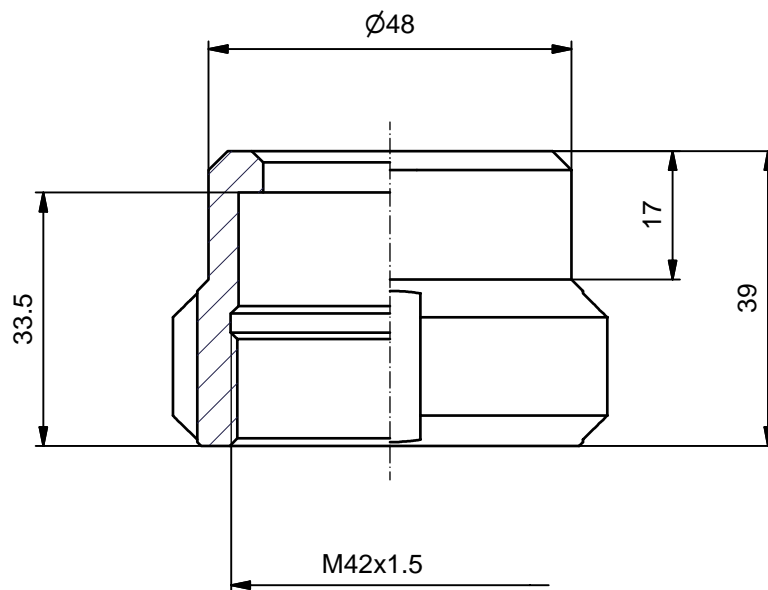

Capnut 40  
w.st.nr: 1.0715  
Chemical black

Capnut 40-SH  
w.st.nr: 1.4841

(1:2)