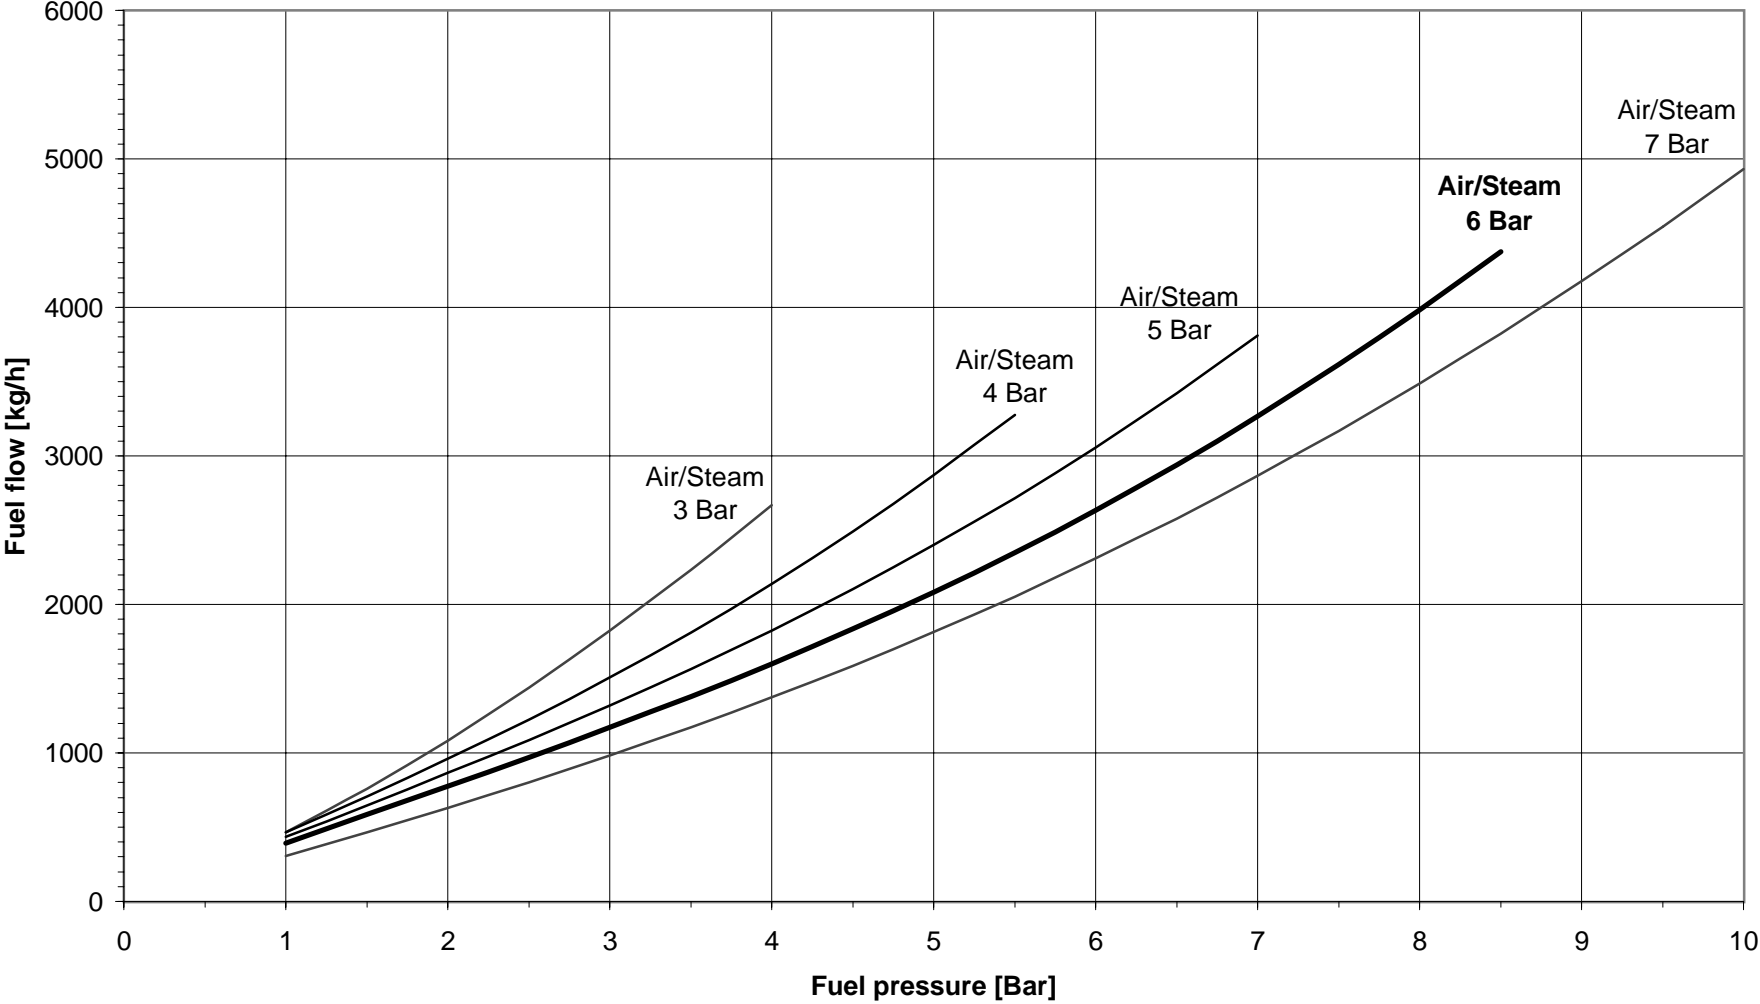

Atomizer 40-Y-A°-15-10 with reverse disc