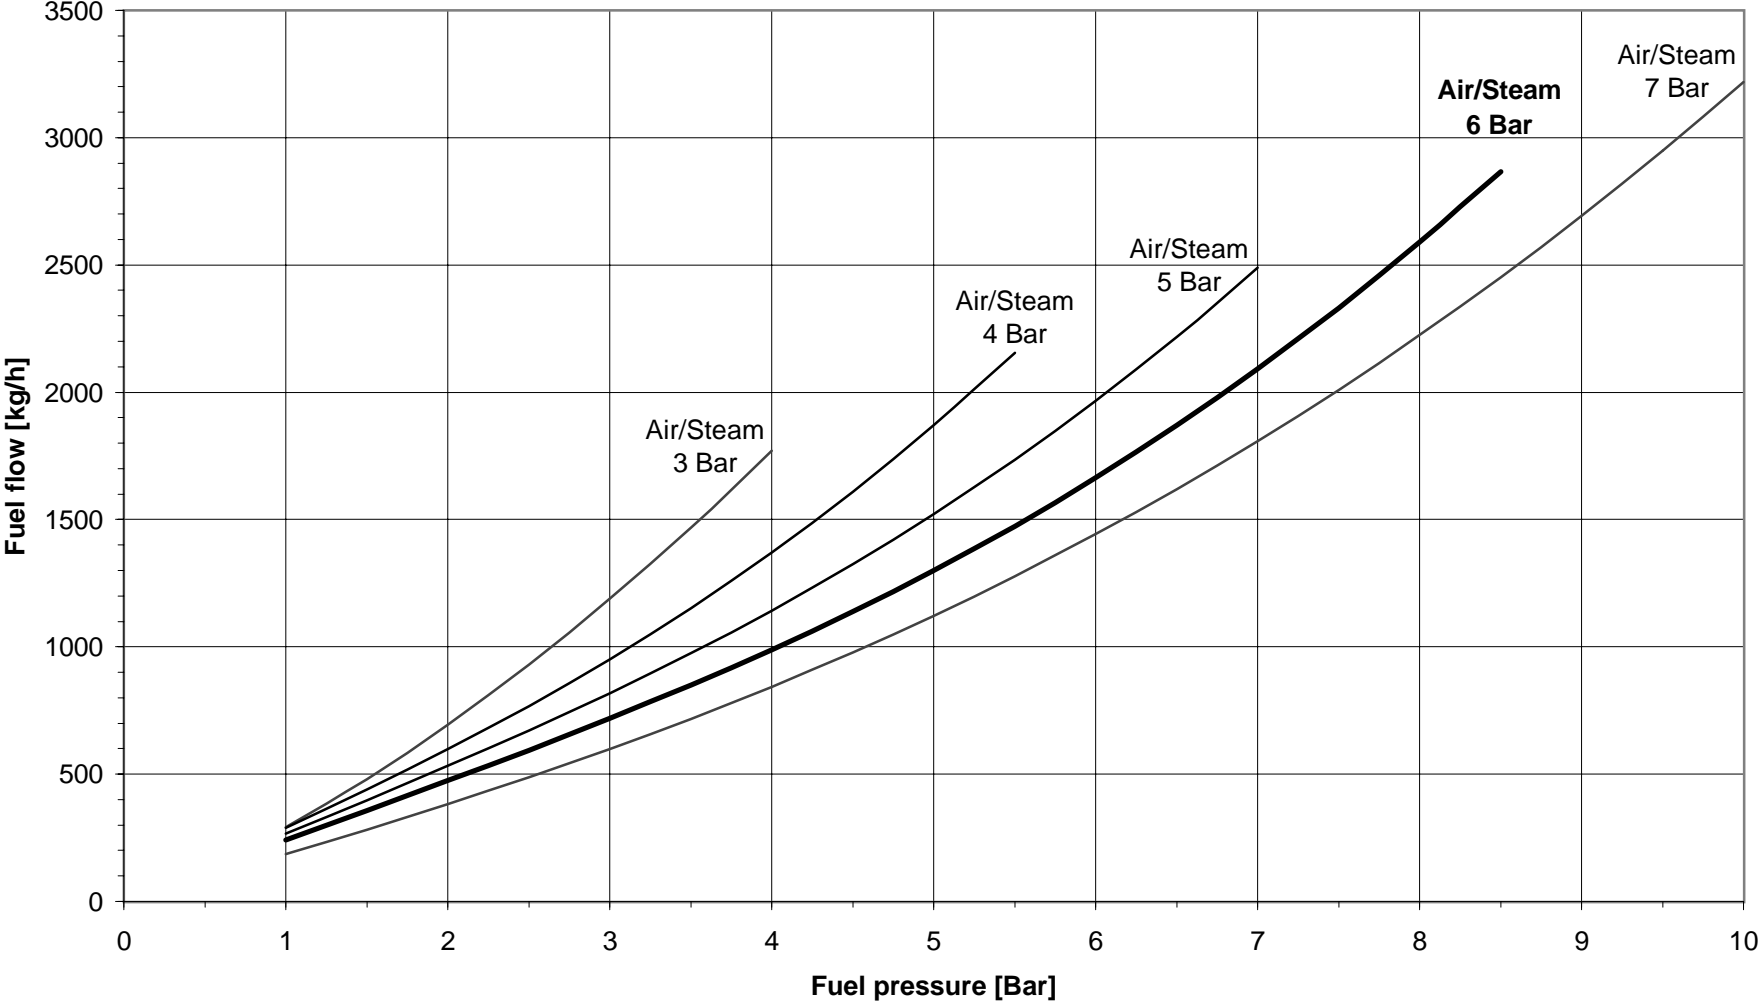

Atomizer 40-Y-A°-9-10 with reverse disc