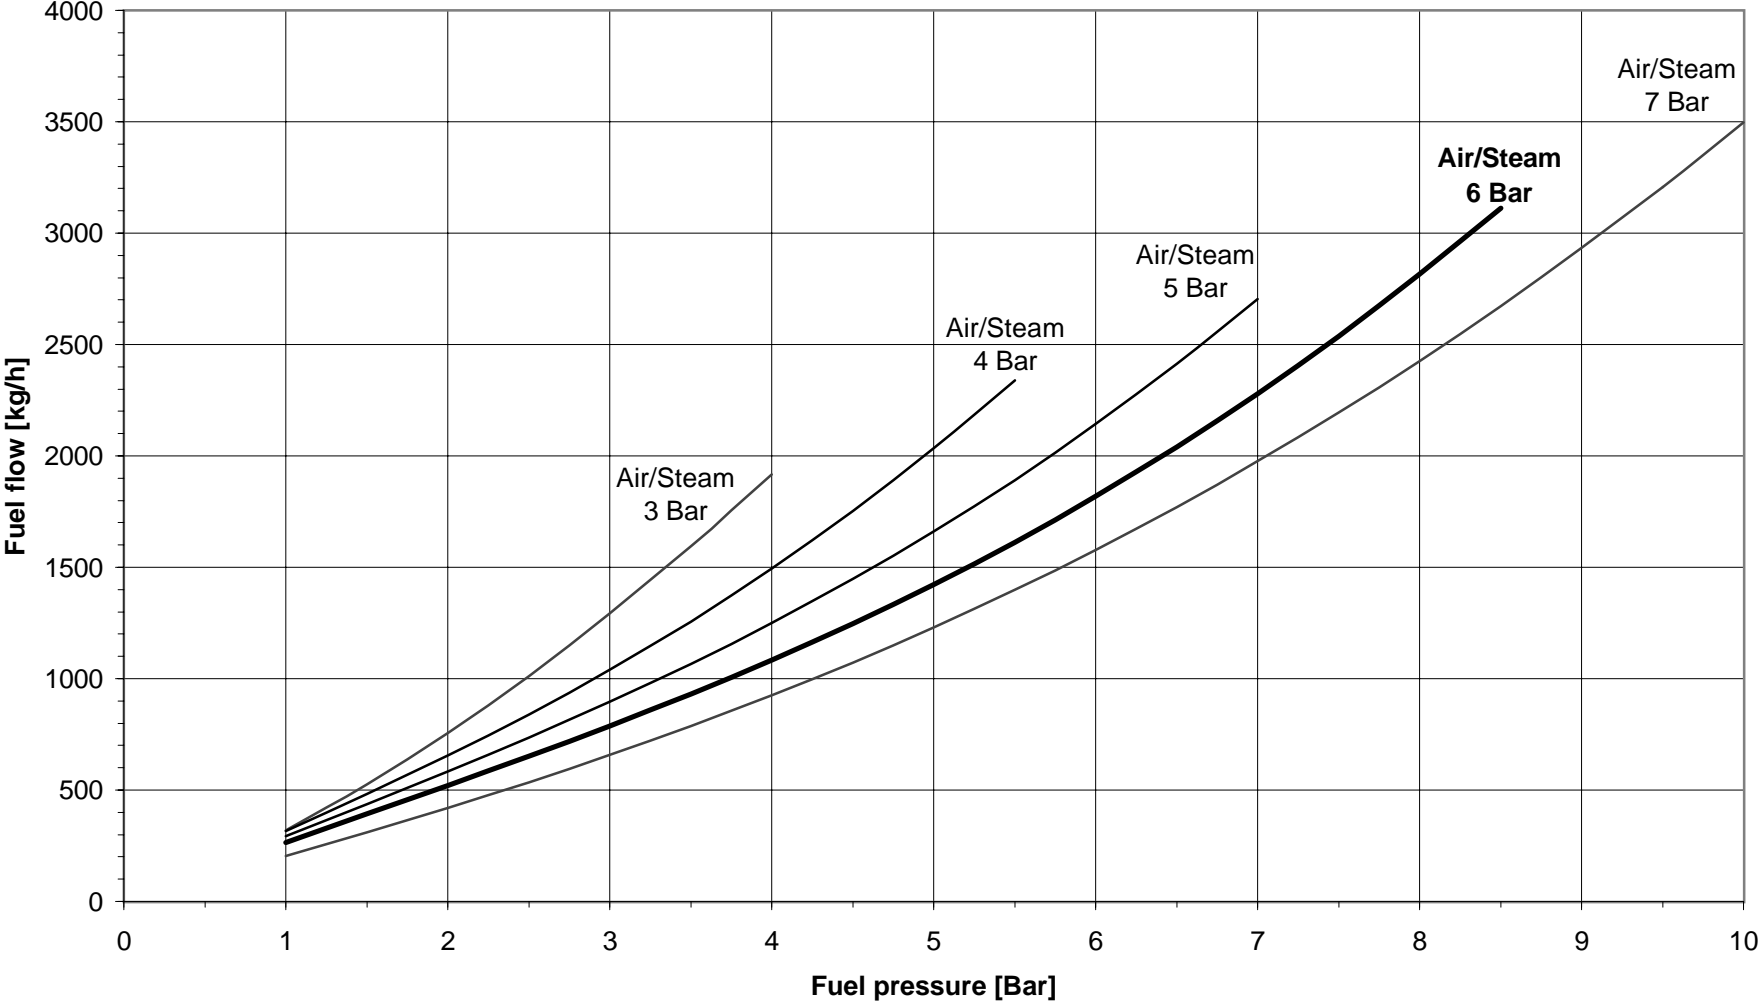

Atomizer 40-Y-A°-10-10 with reverse disc