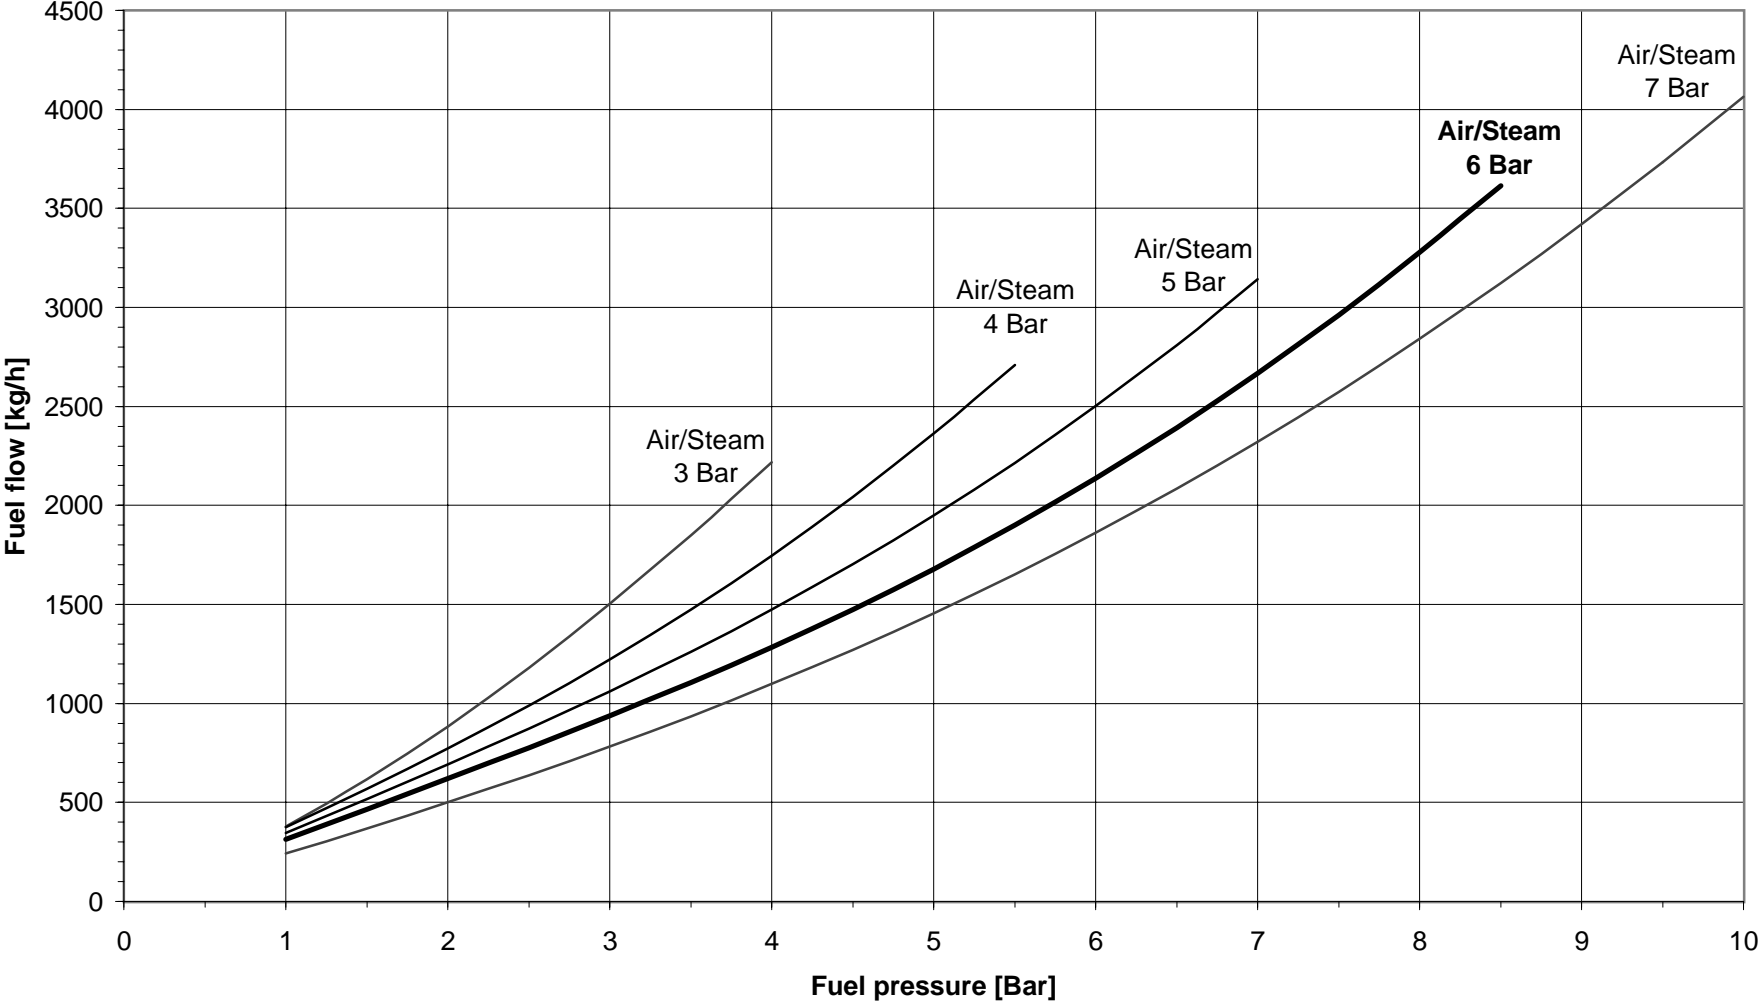

Atomizer 40-Y-A°-12-10 with reverse disc