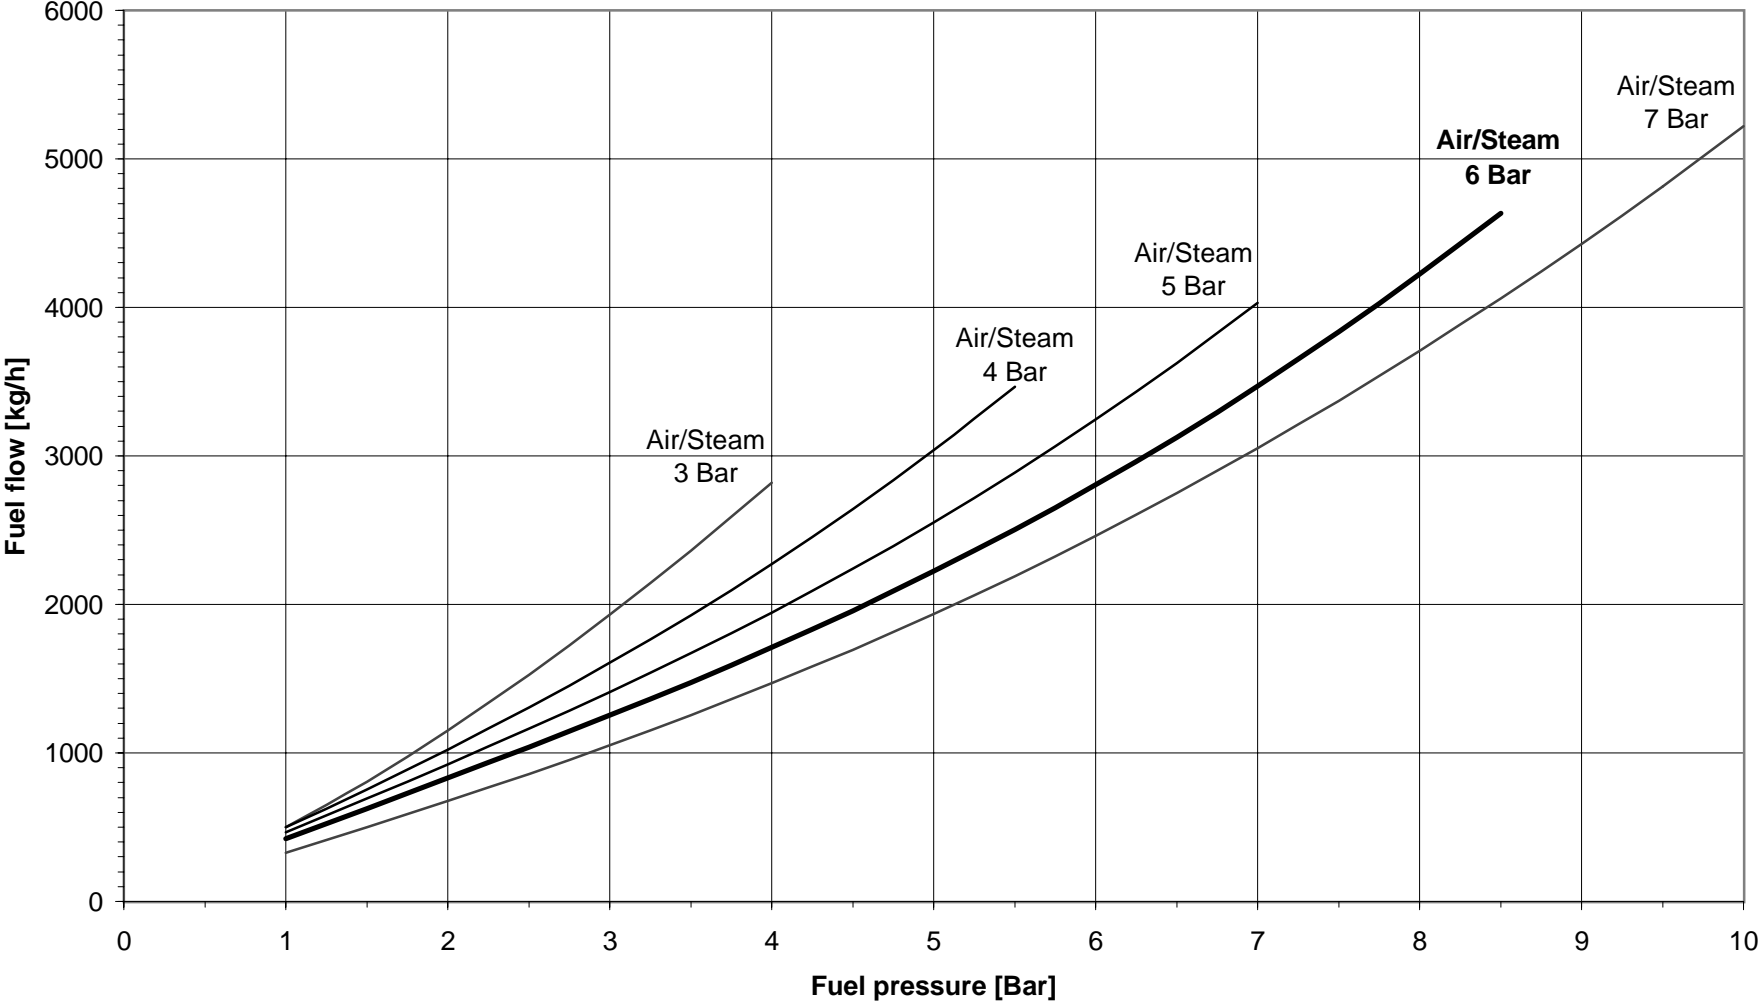

Atomizer 40-Y-A°-18-10 with reverse disc