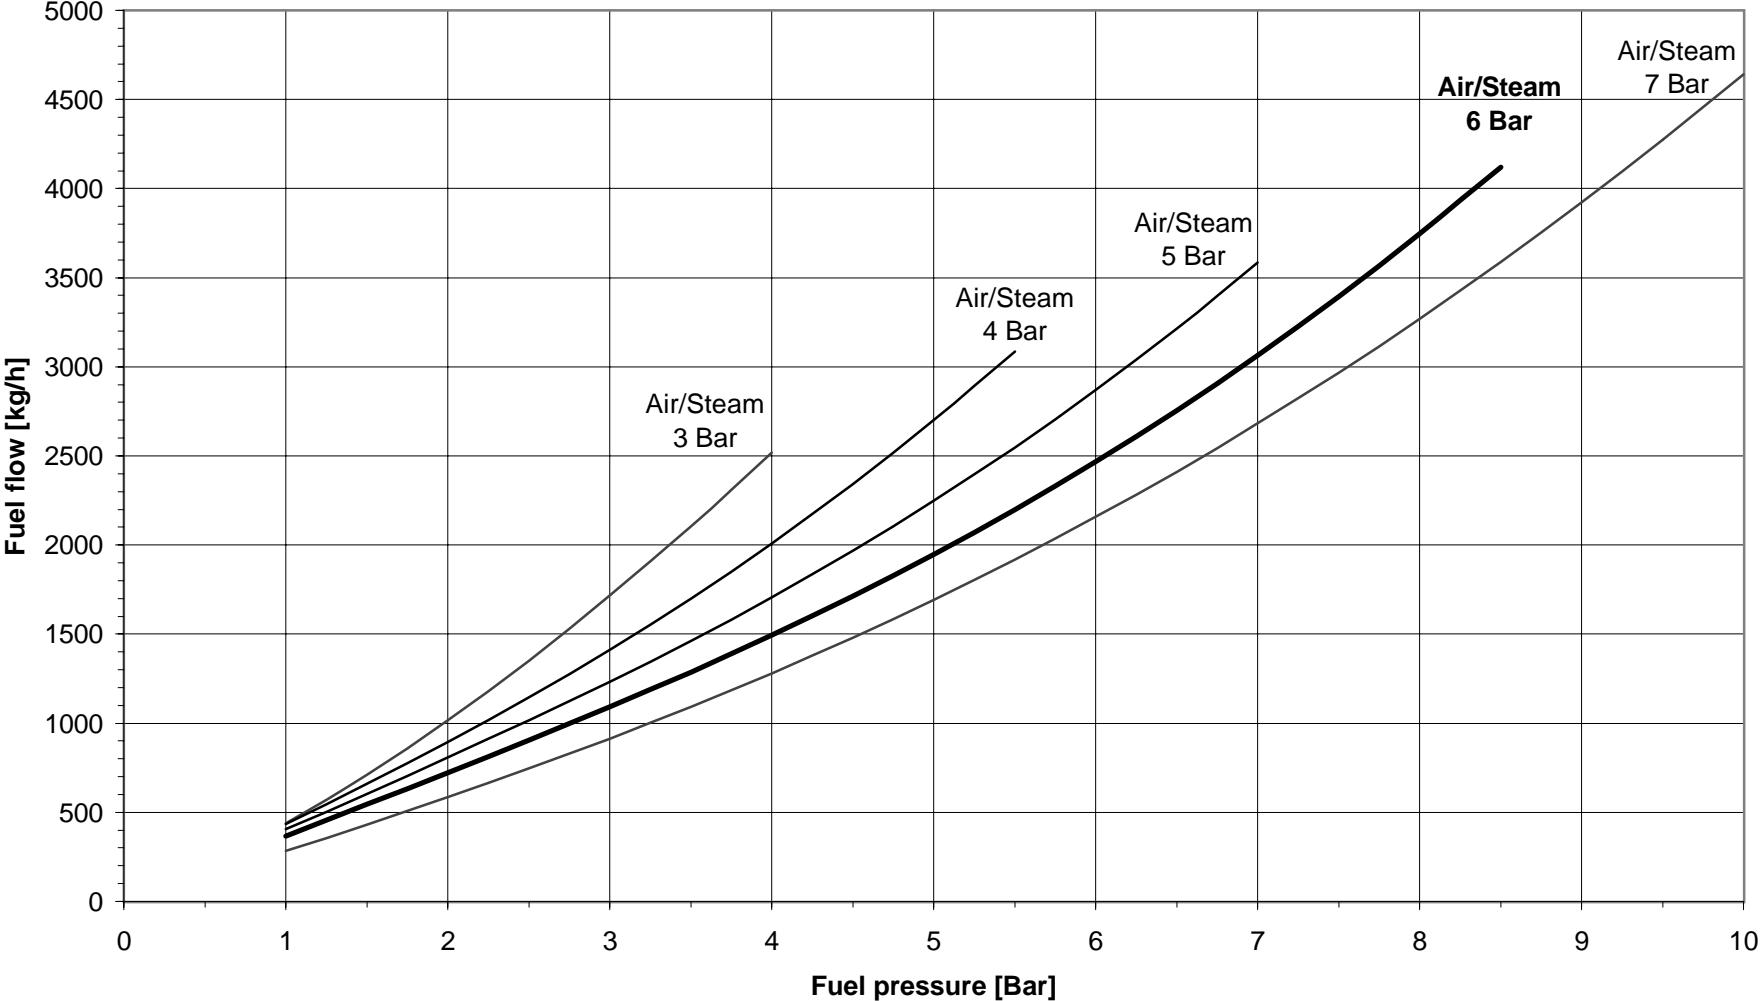

Atomizer 40-Y-A°-14-10 with reverse disc