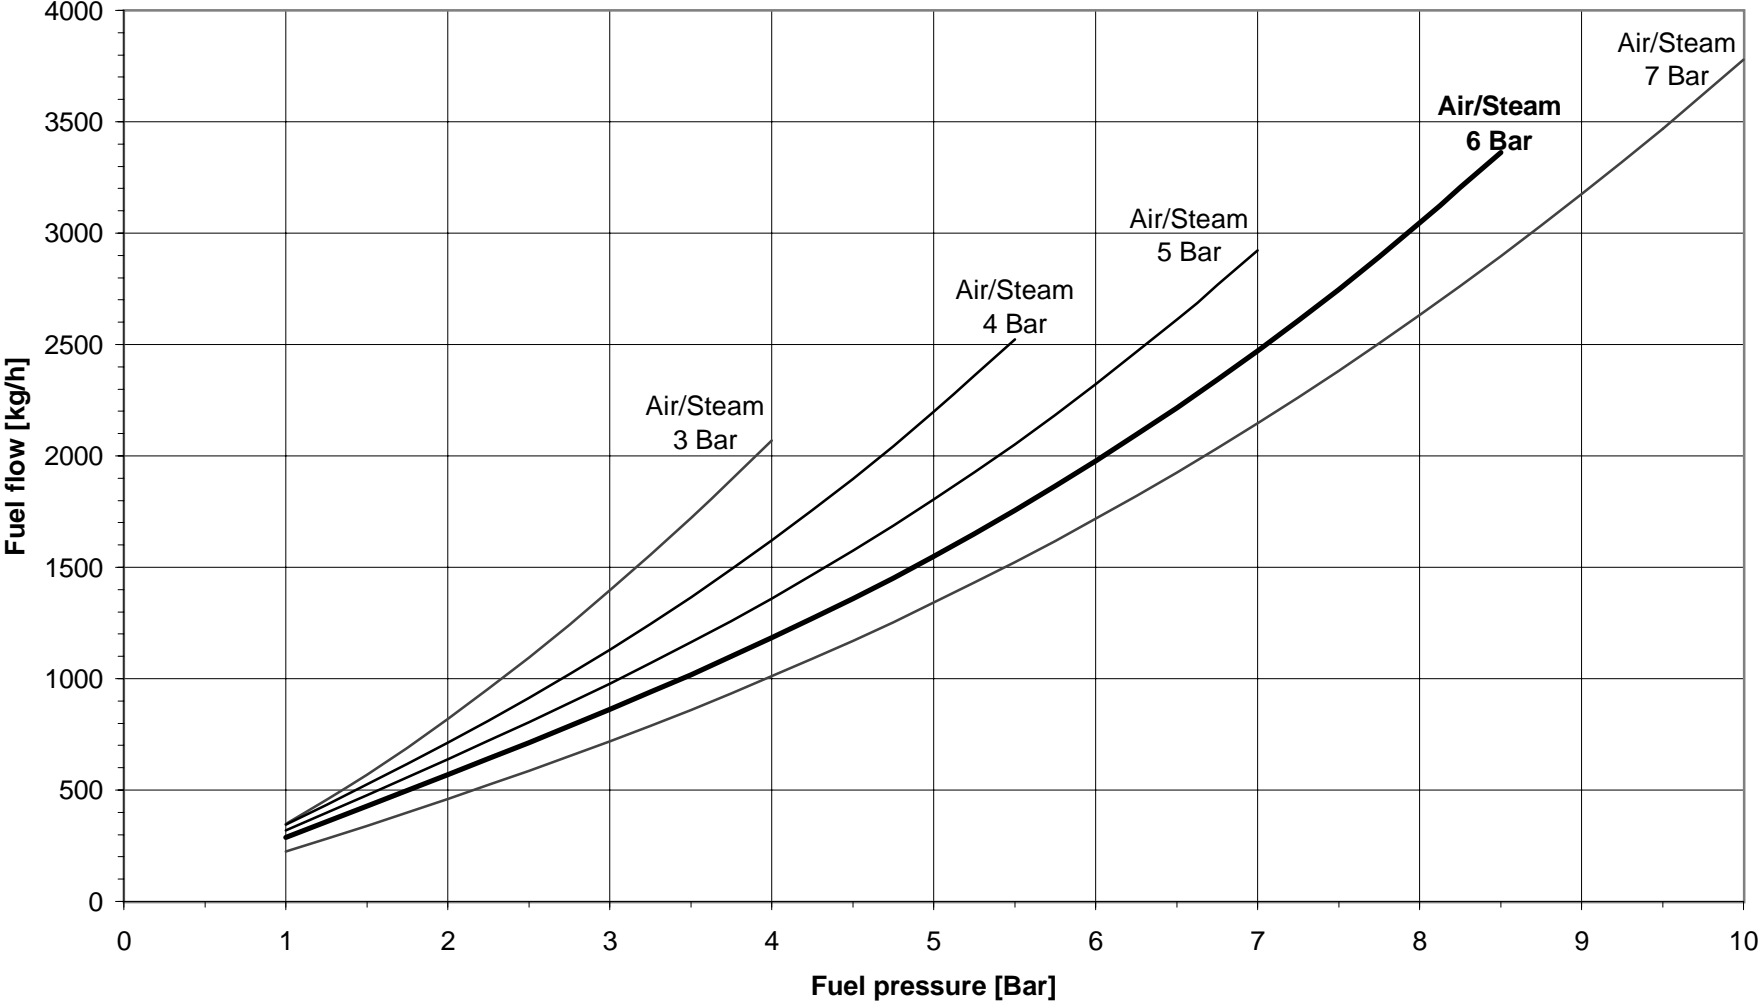

Atomizer 40-Y-A°-11-10 with reverse disc