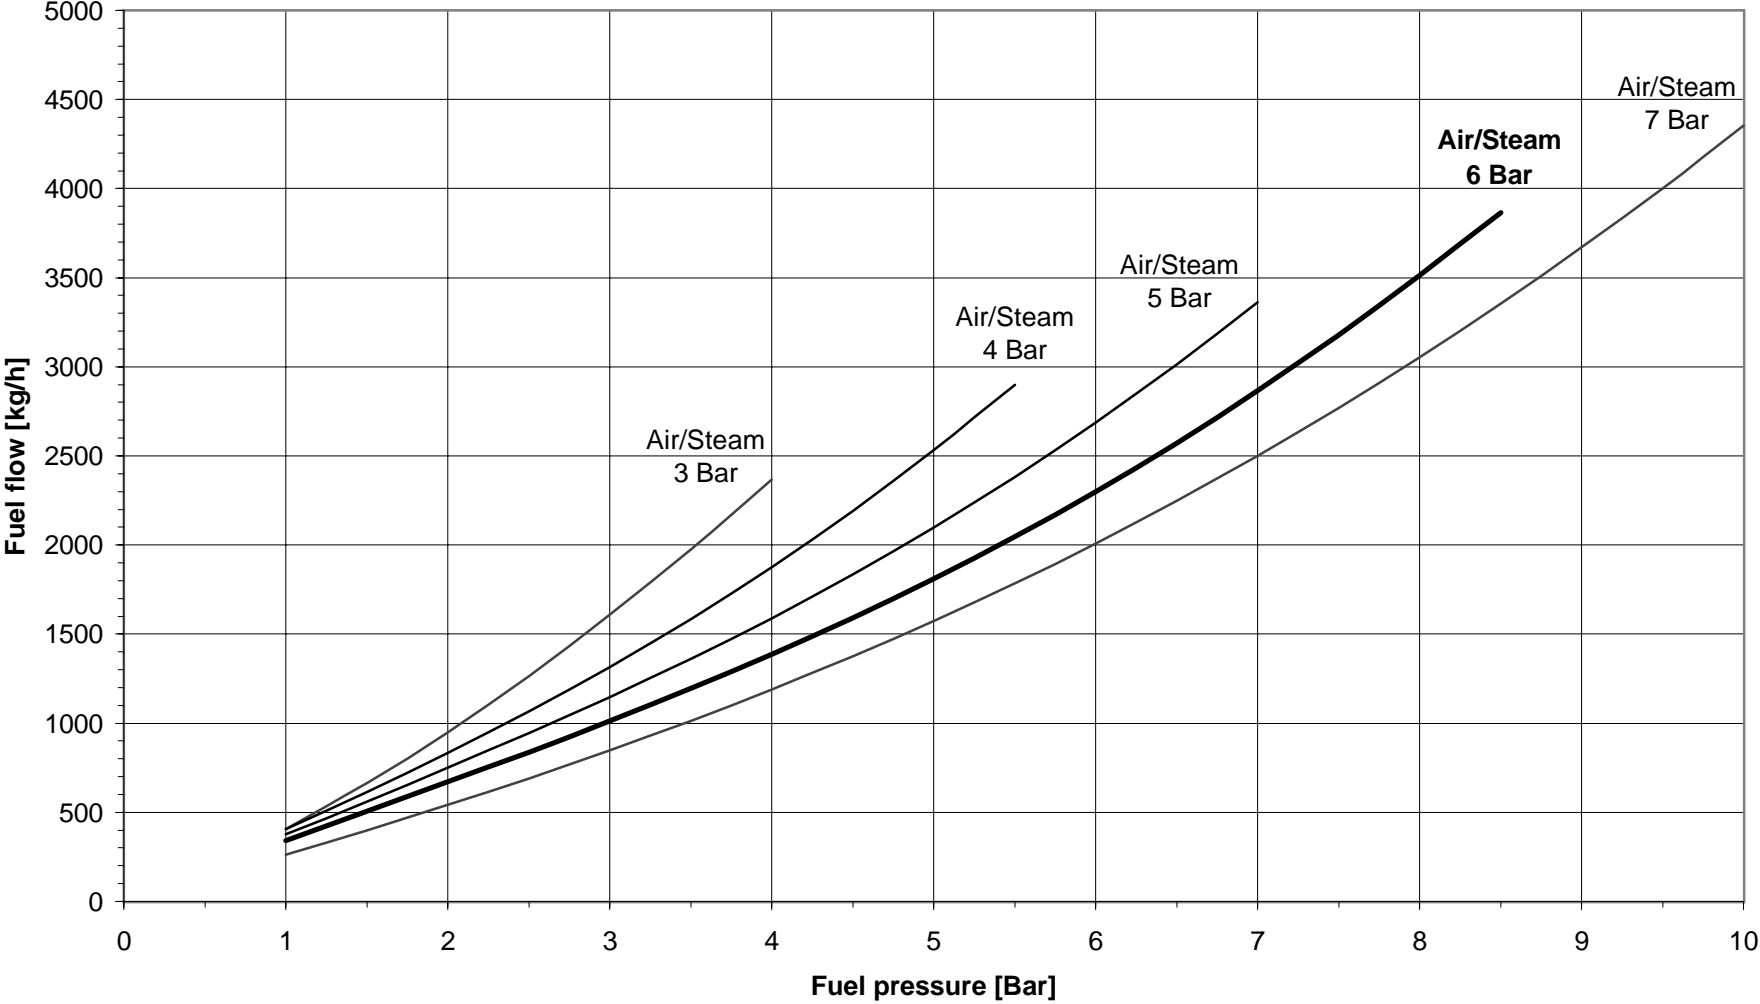

Atomizer 40-Y-A°-13-10 with reverse disc