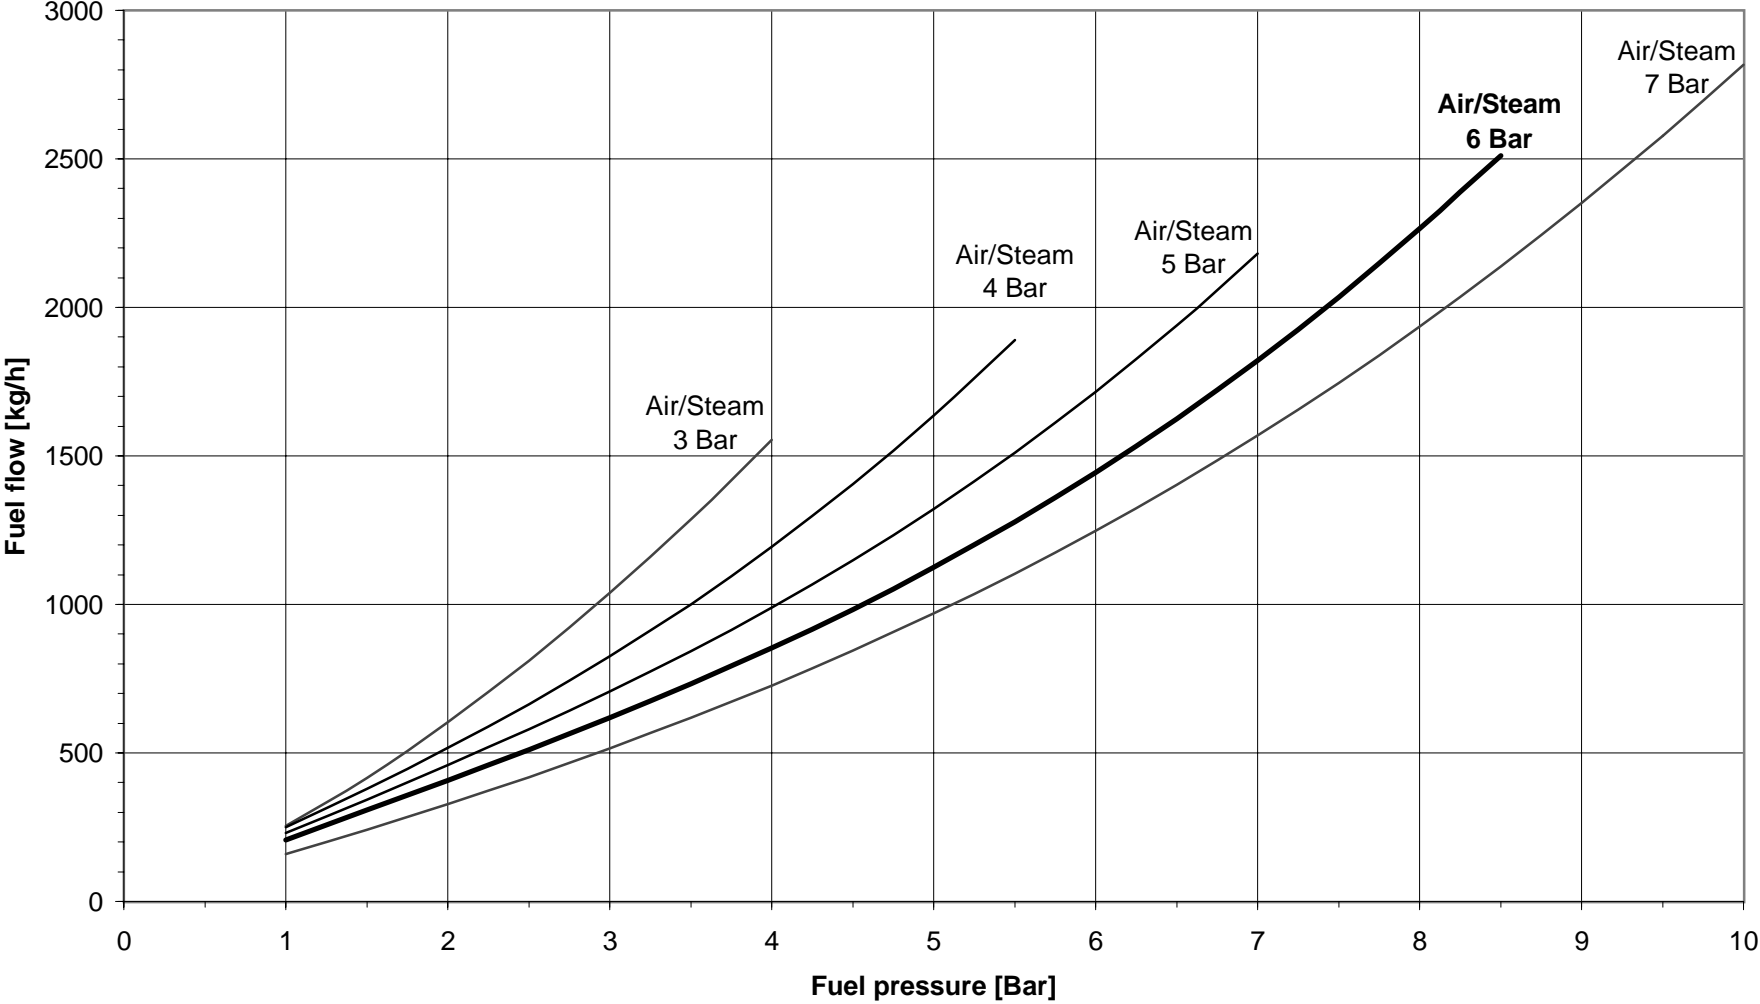

Atomizer 40-Y-A°-6-12 with reverse disc