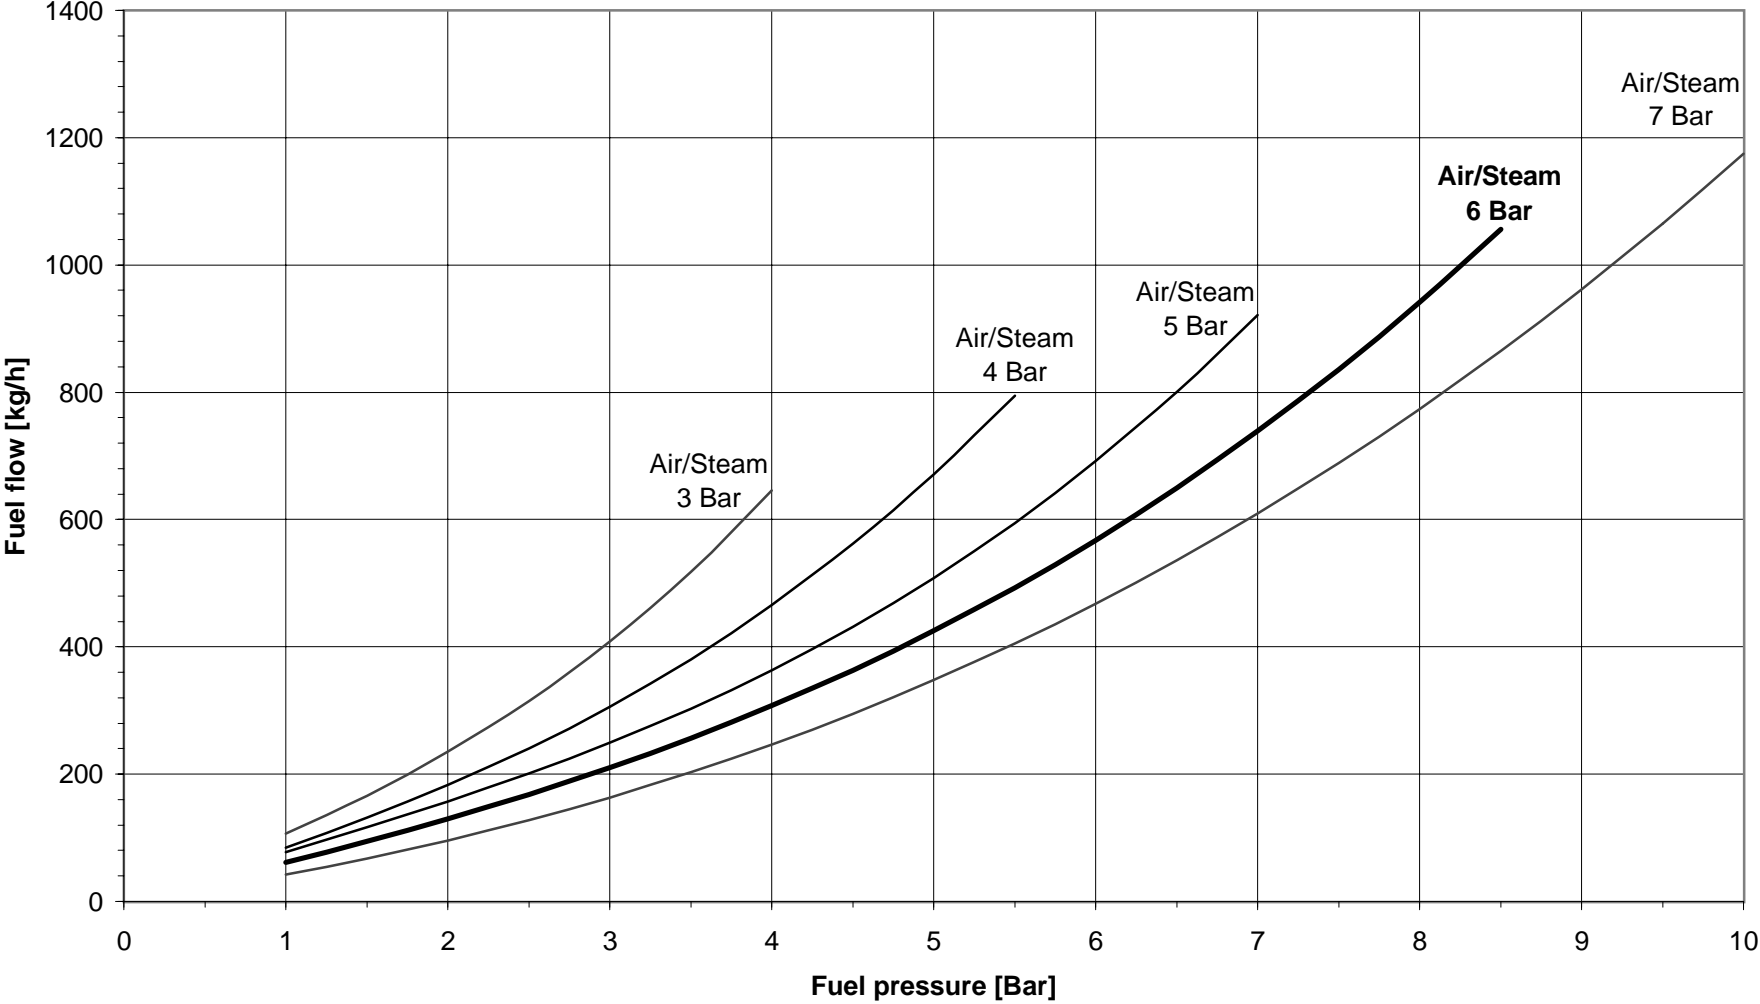

### Atomizer 40-Y-A°-0-12 with reverse disc