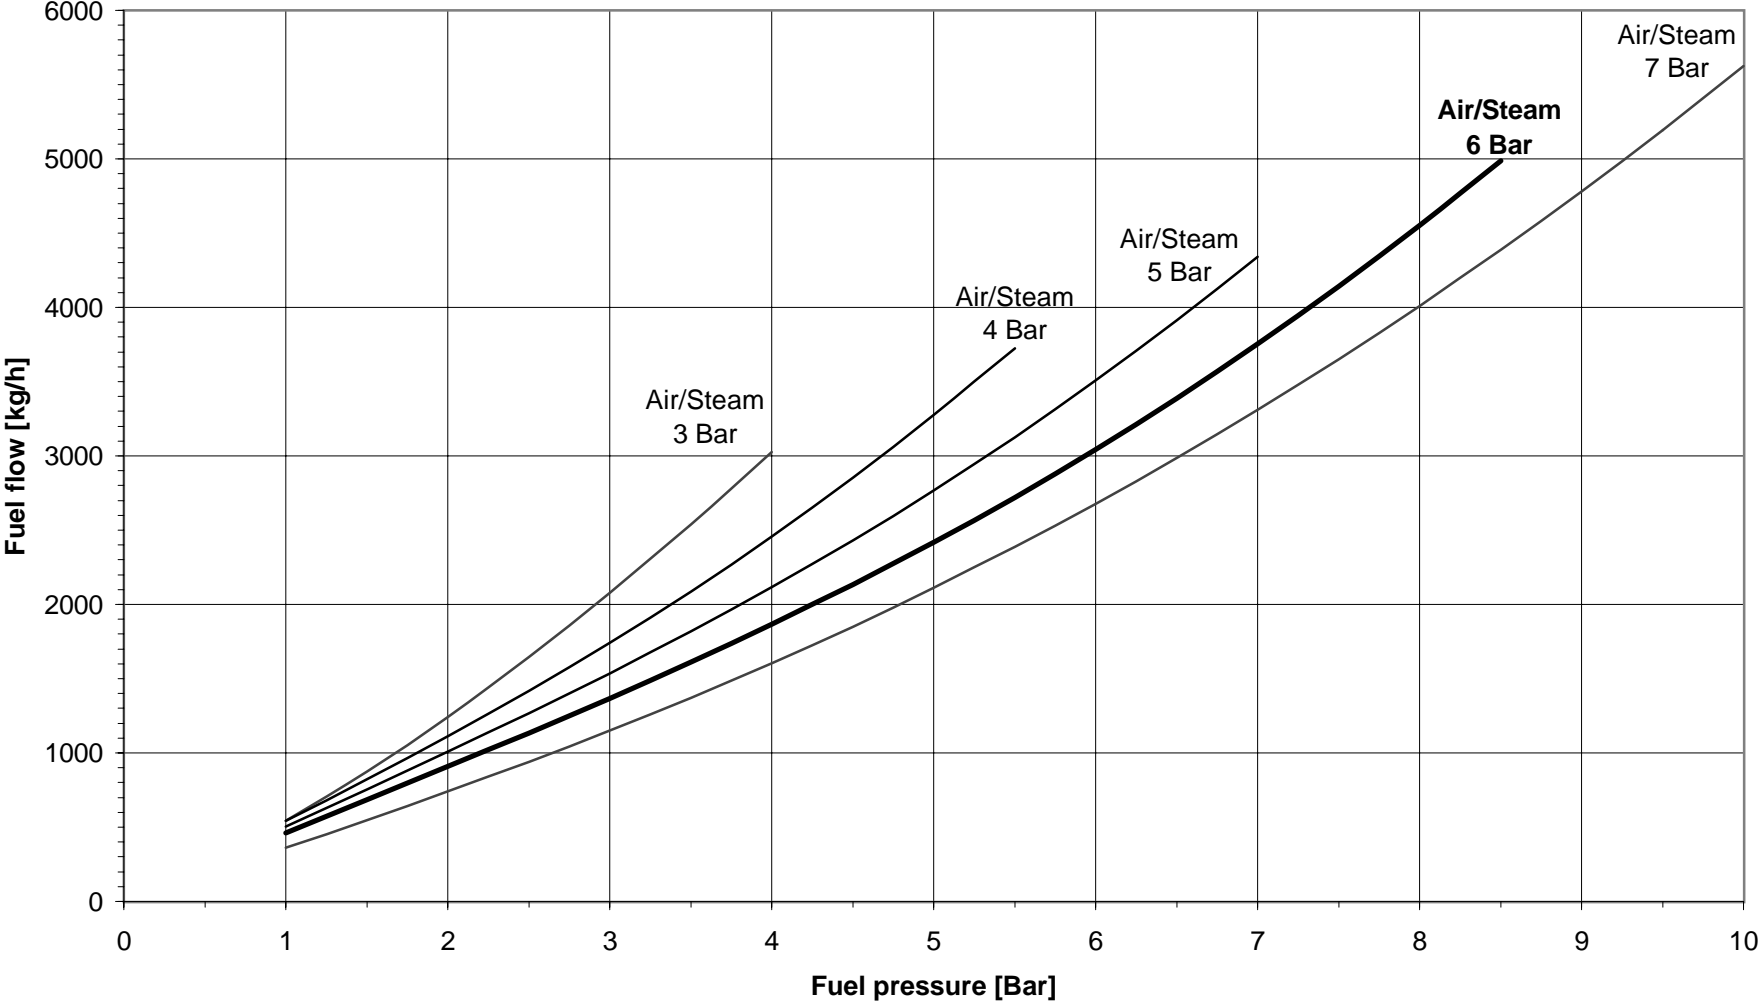

Atomizer 40-Y-A°-15-12 with reverse disc