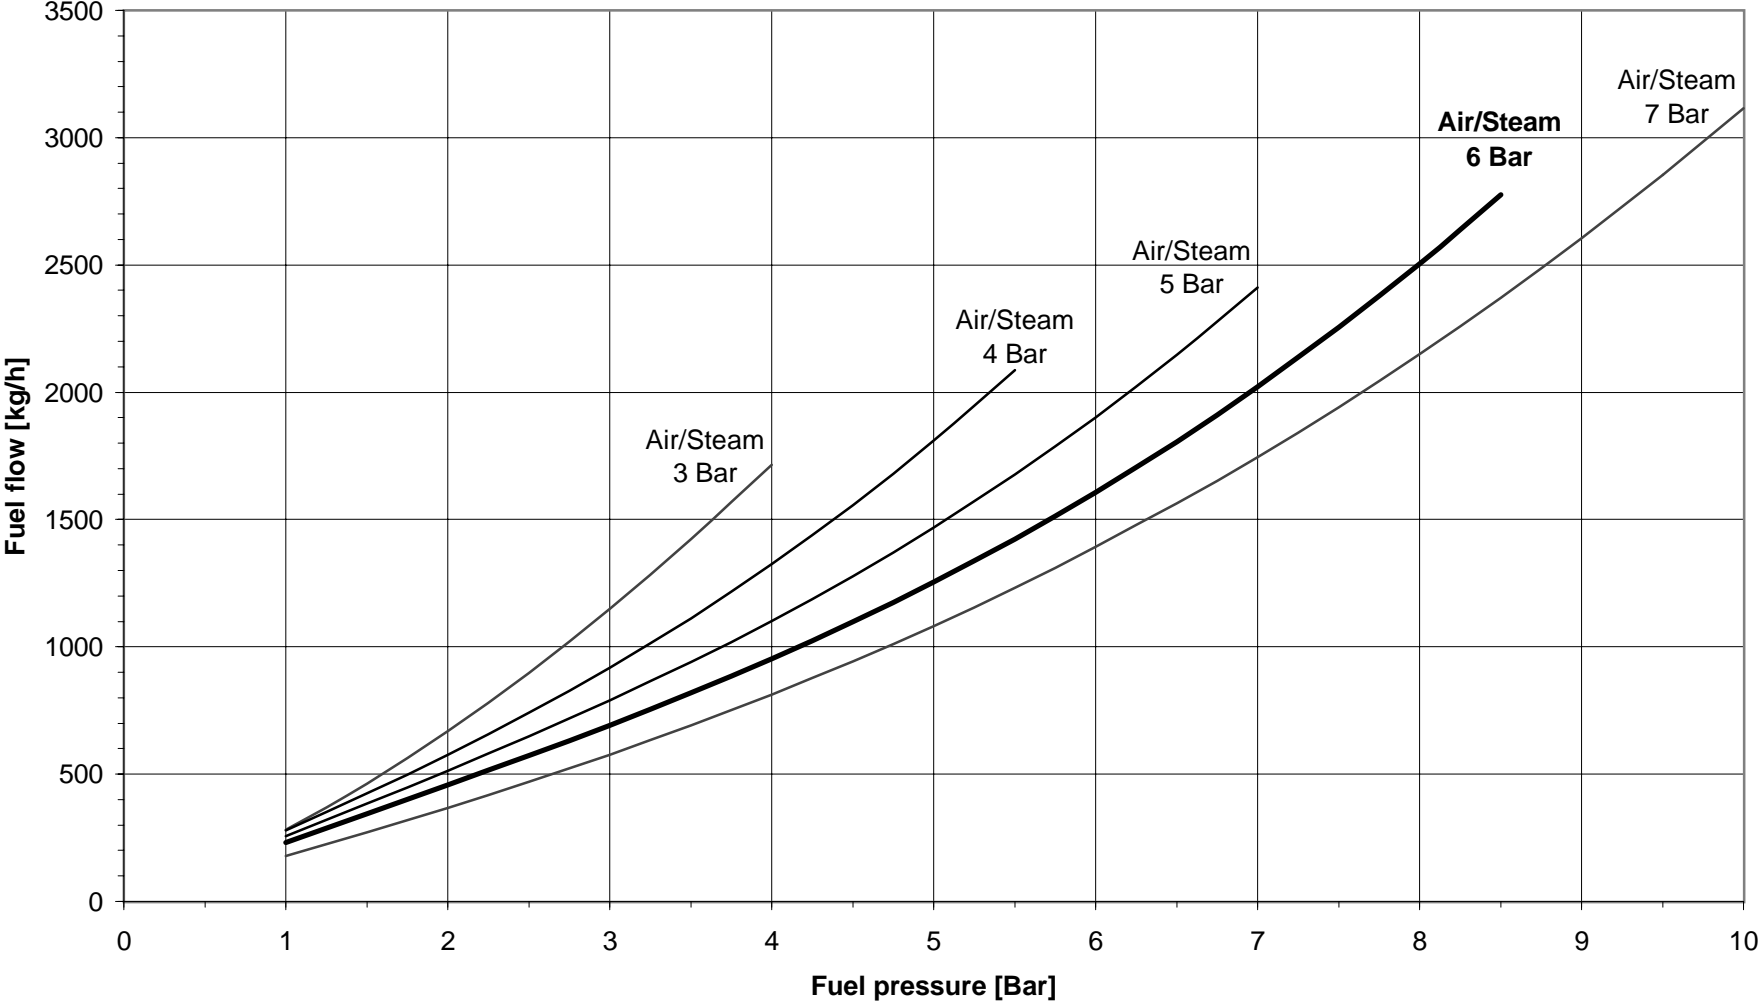

Atomizer 40-Y-A°-7-12 with reverse disc