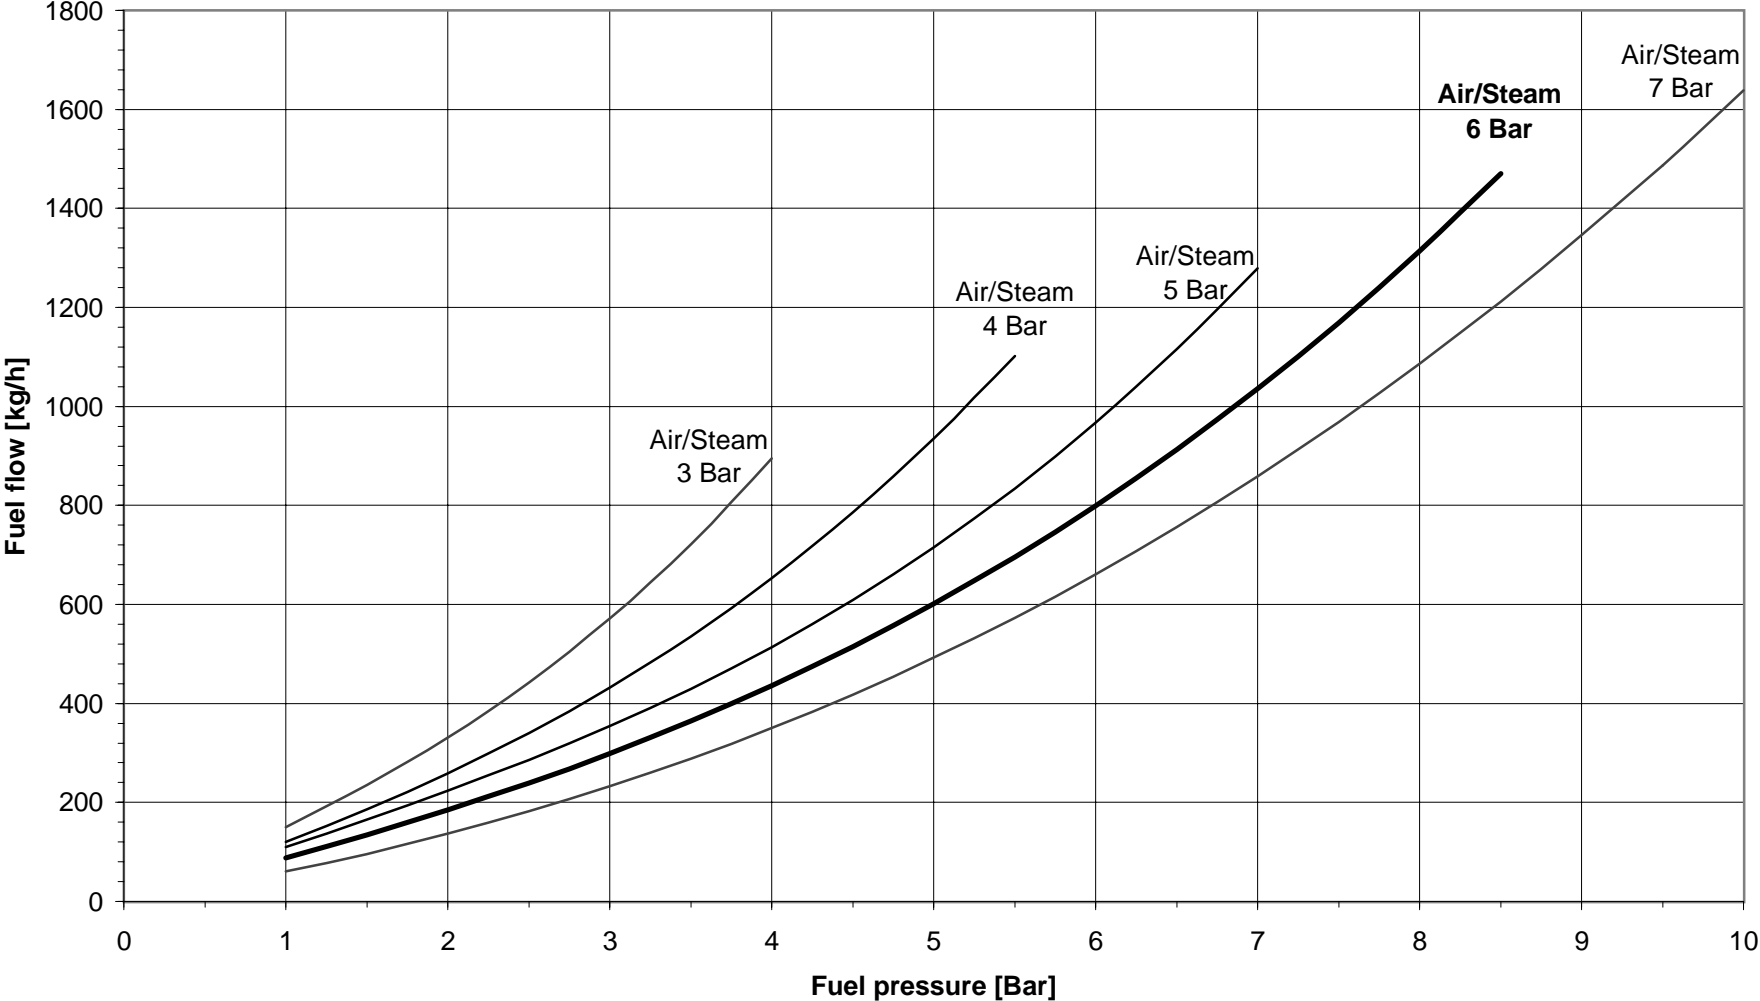

Atomizer 40-Y-A°-2-12 with reverse disc