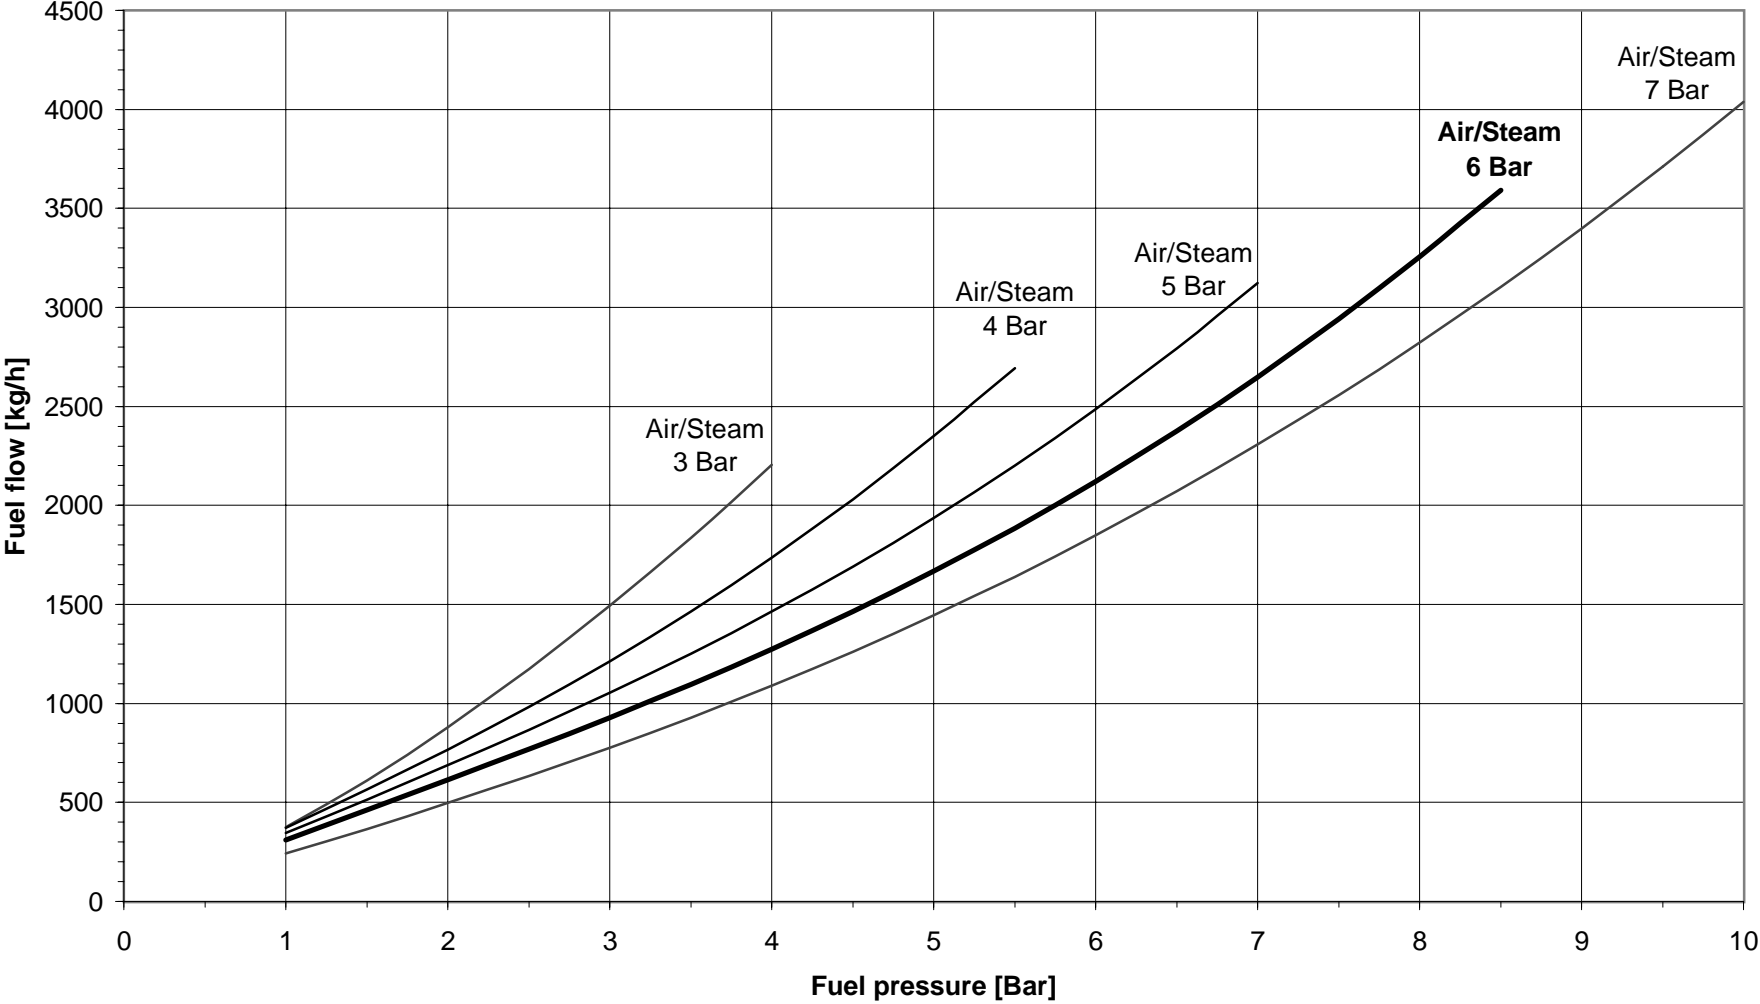

Atomizer 40-Y-A°-10-12 with reverse disc