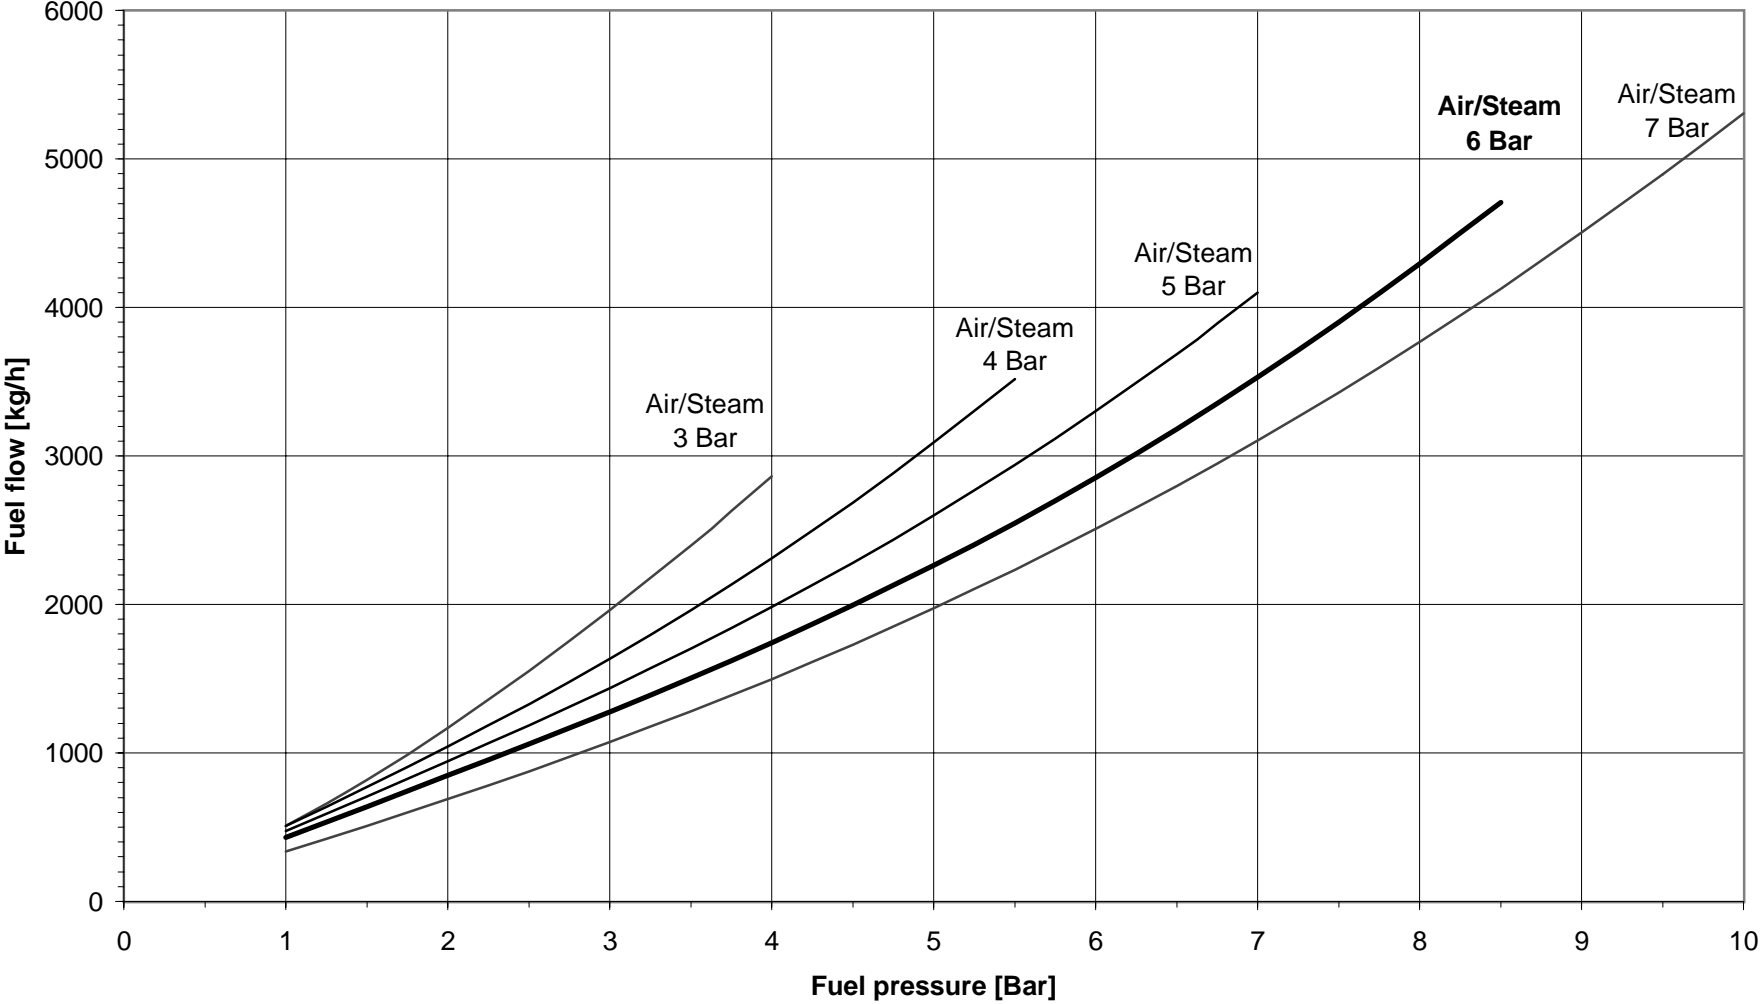

Atomizer 40-Y-A°-14-12 with reverse disc