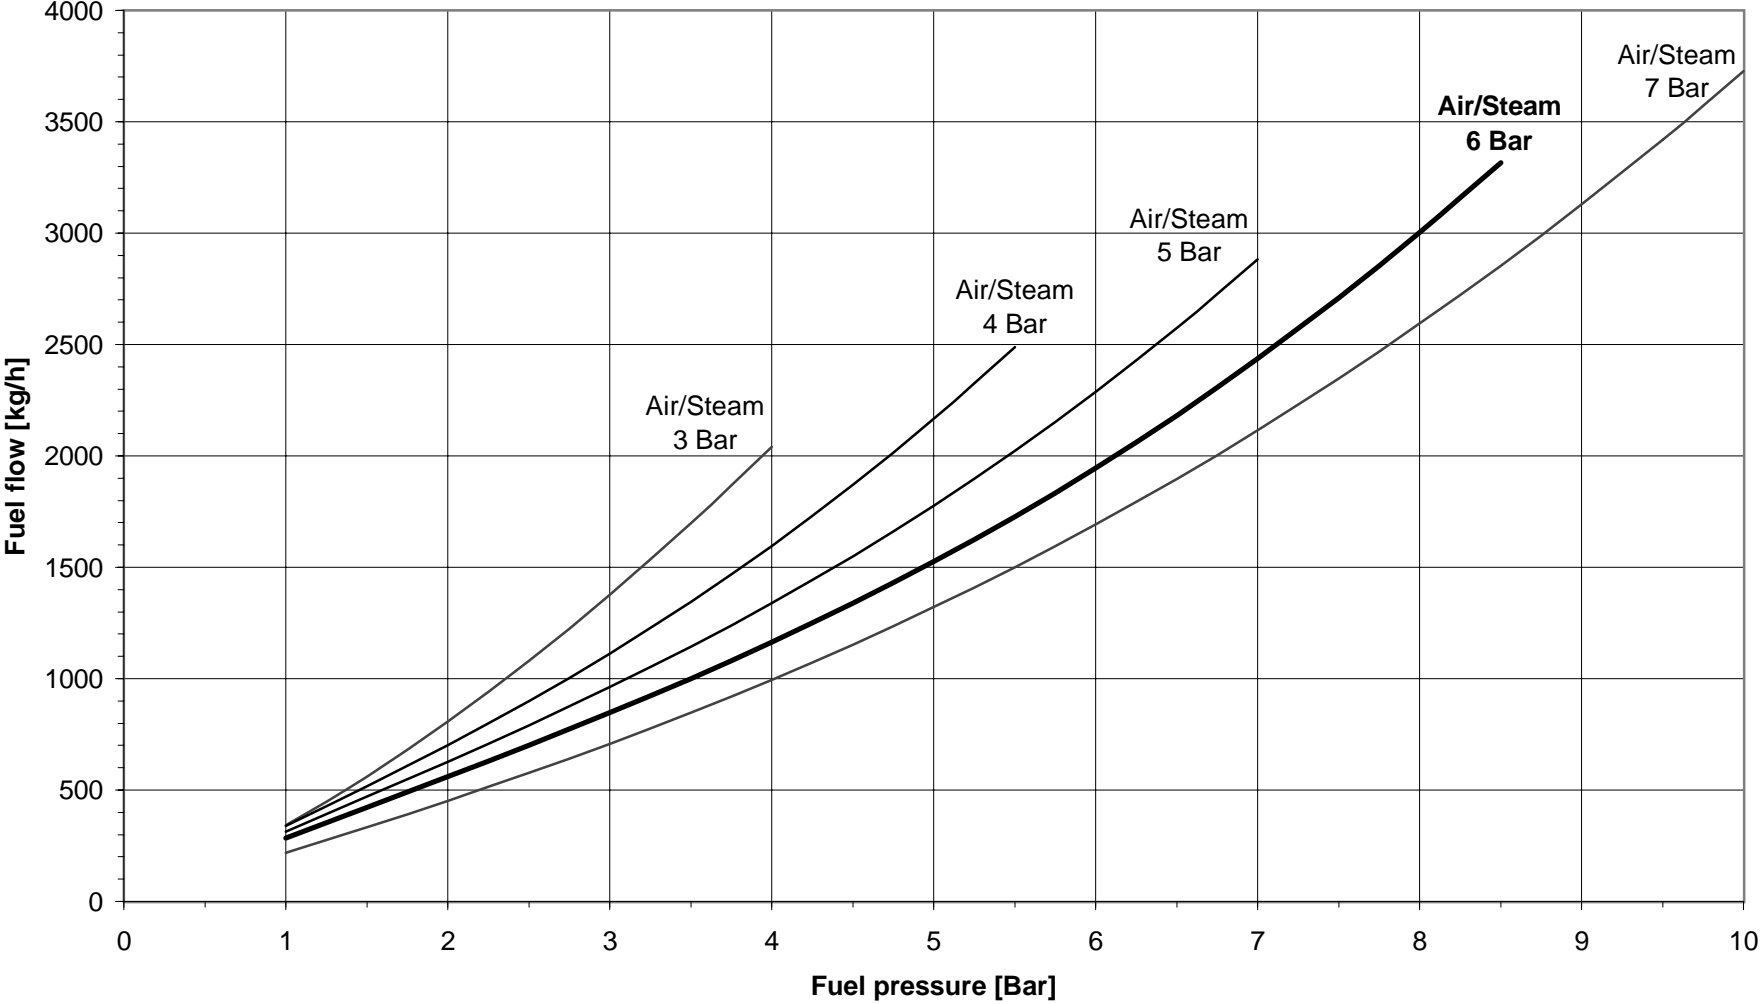

Atomizer 40-Y-A°-9-12 with reverse disc