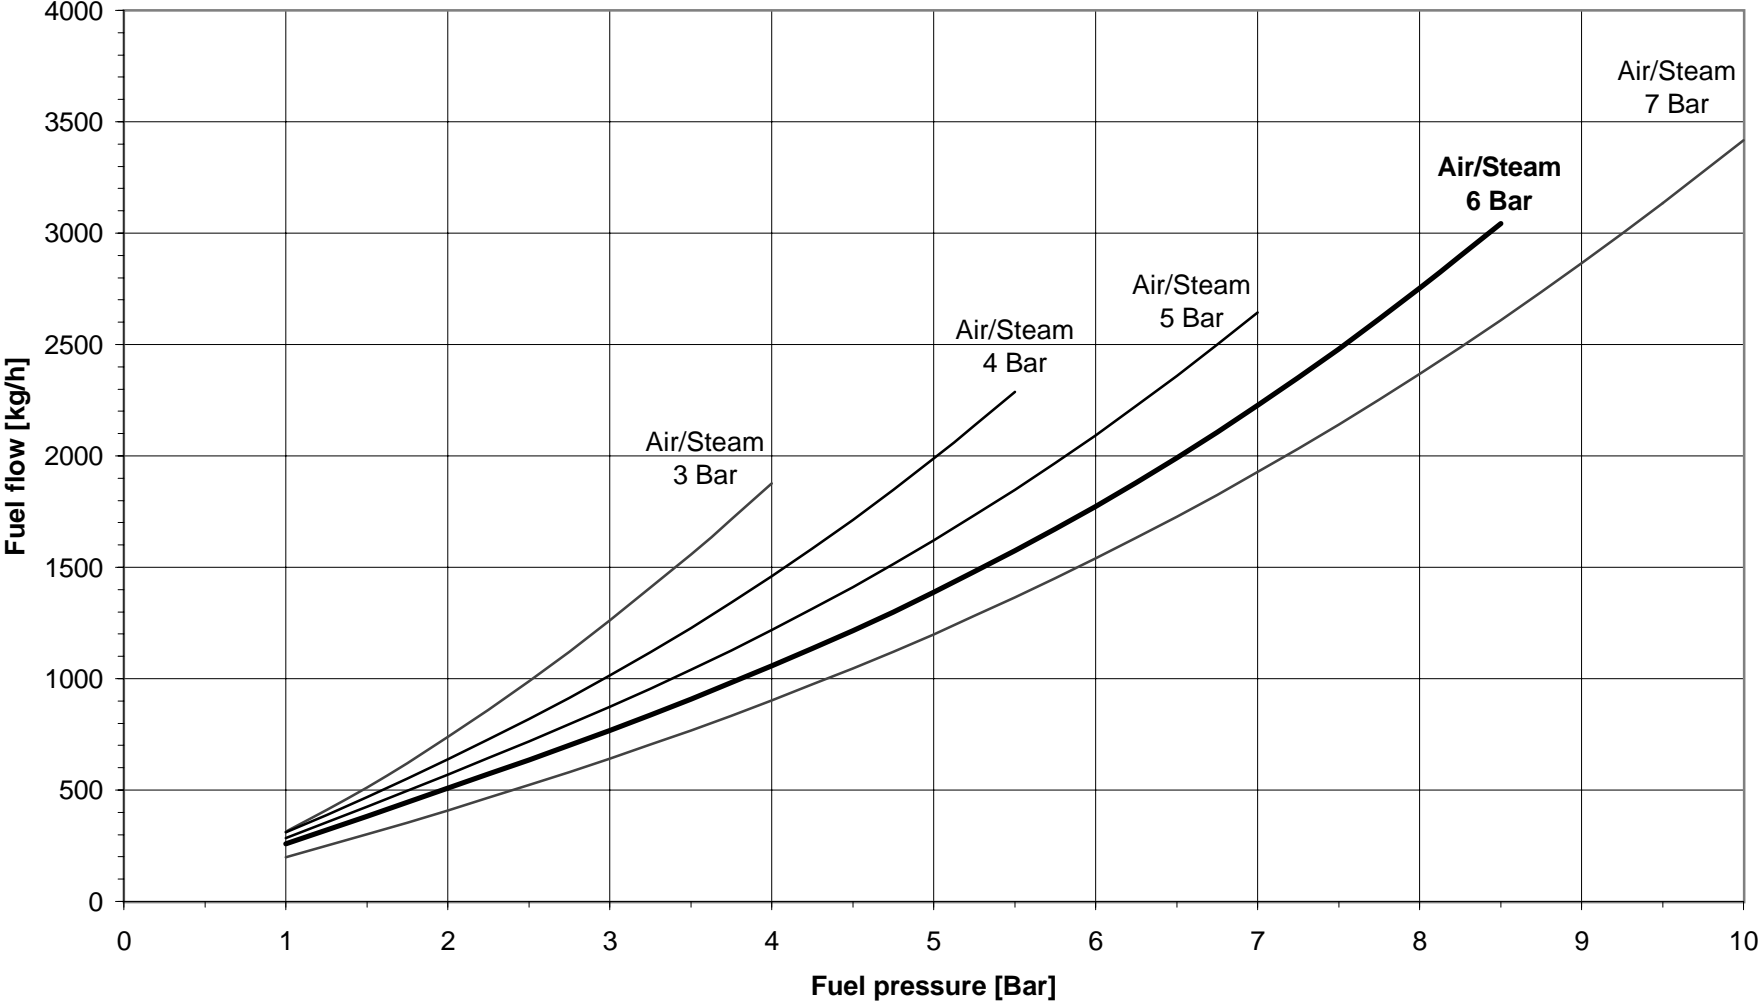

Atomizer 40-Y-A°-8-12 with reverse disc