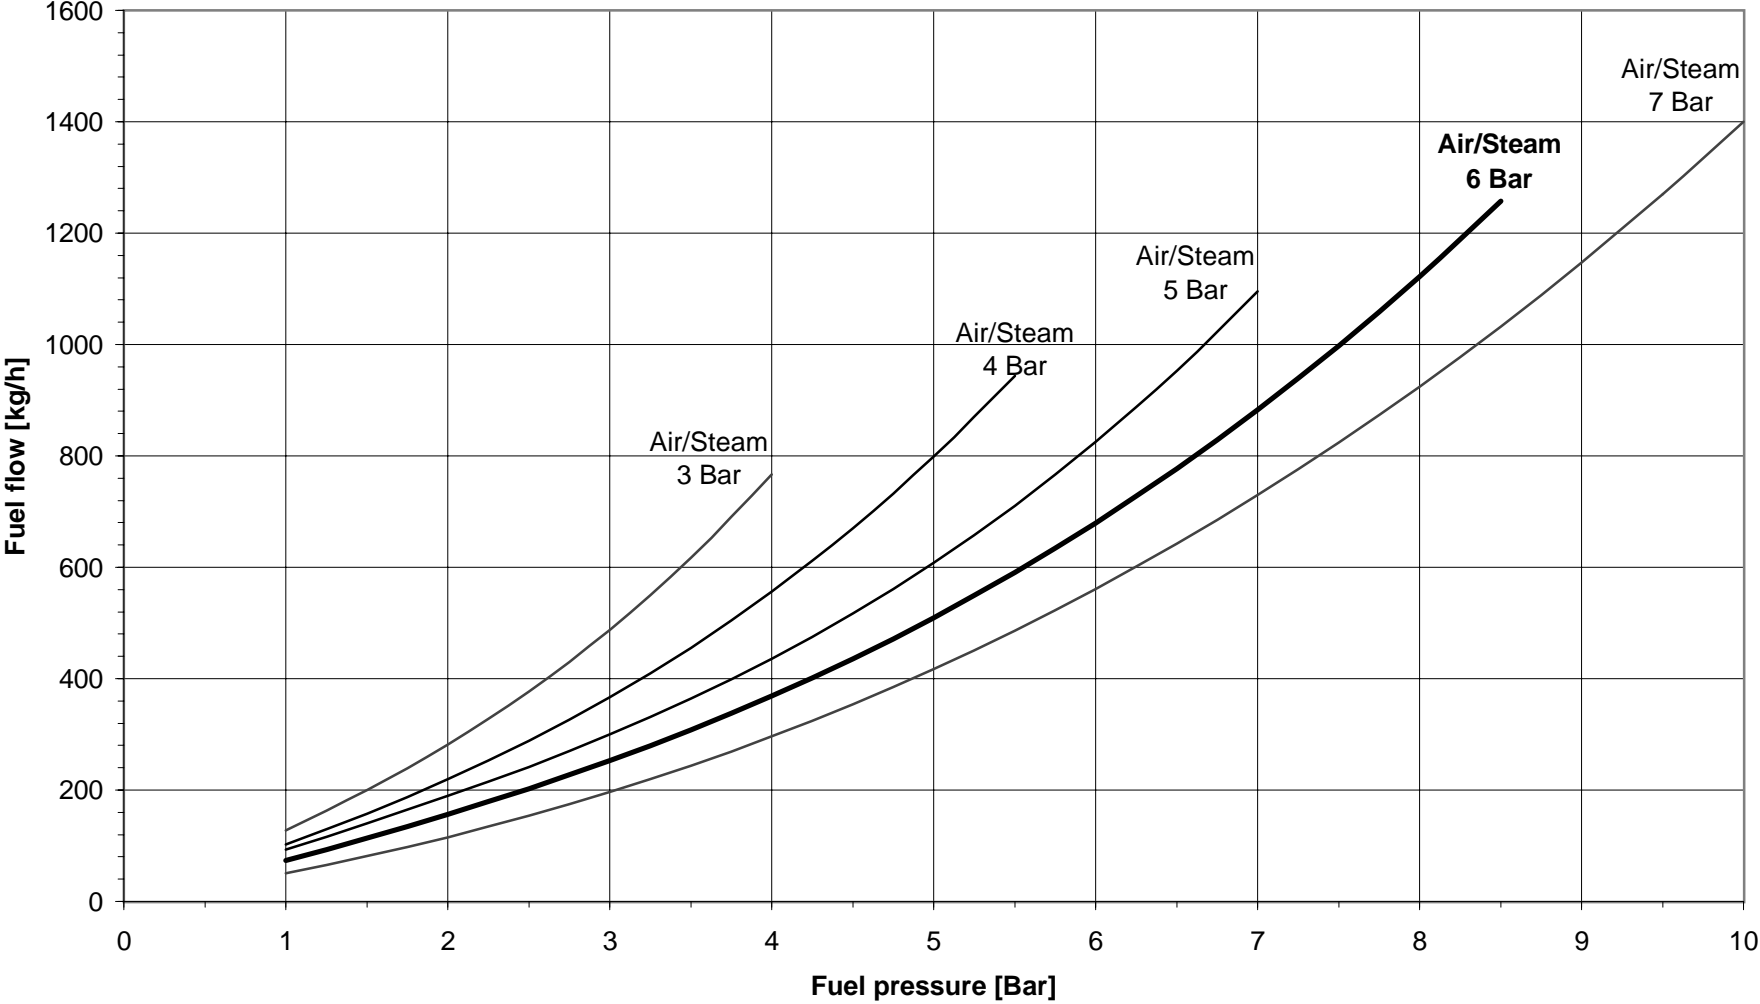

Atomizer 40-Y-A°-1-12 with reverse disc