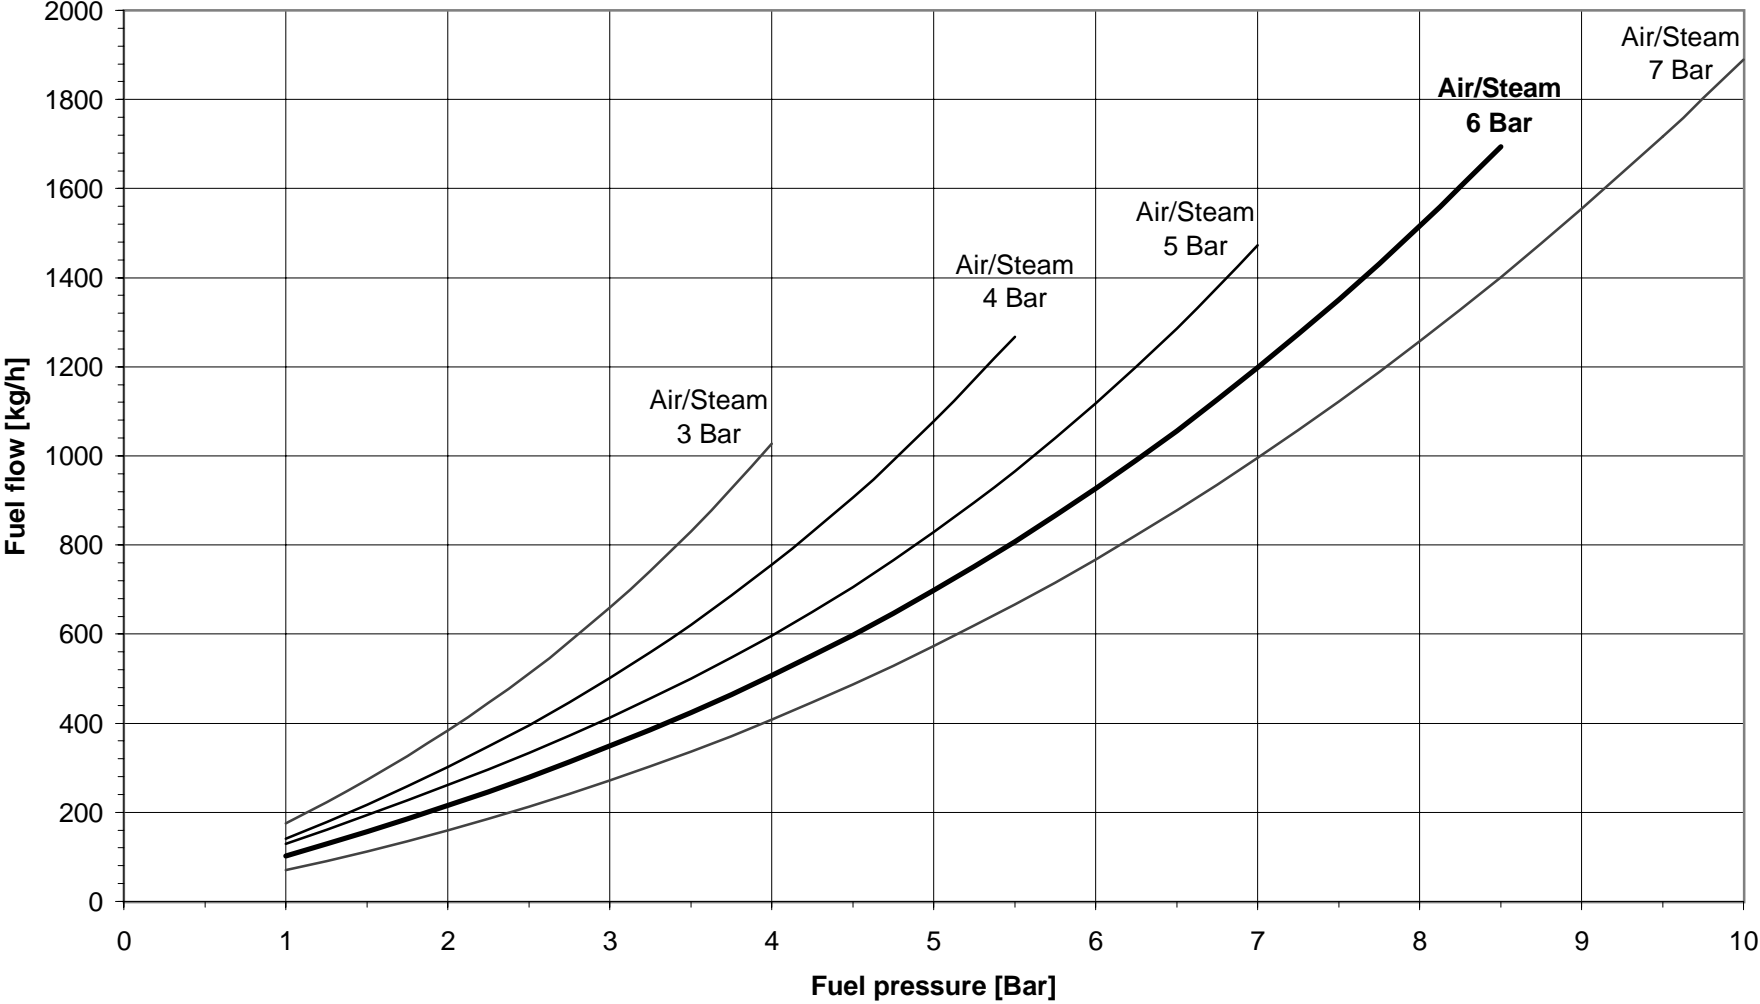

Atomizer 40-Y-A°-3-12 with reverse disc